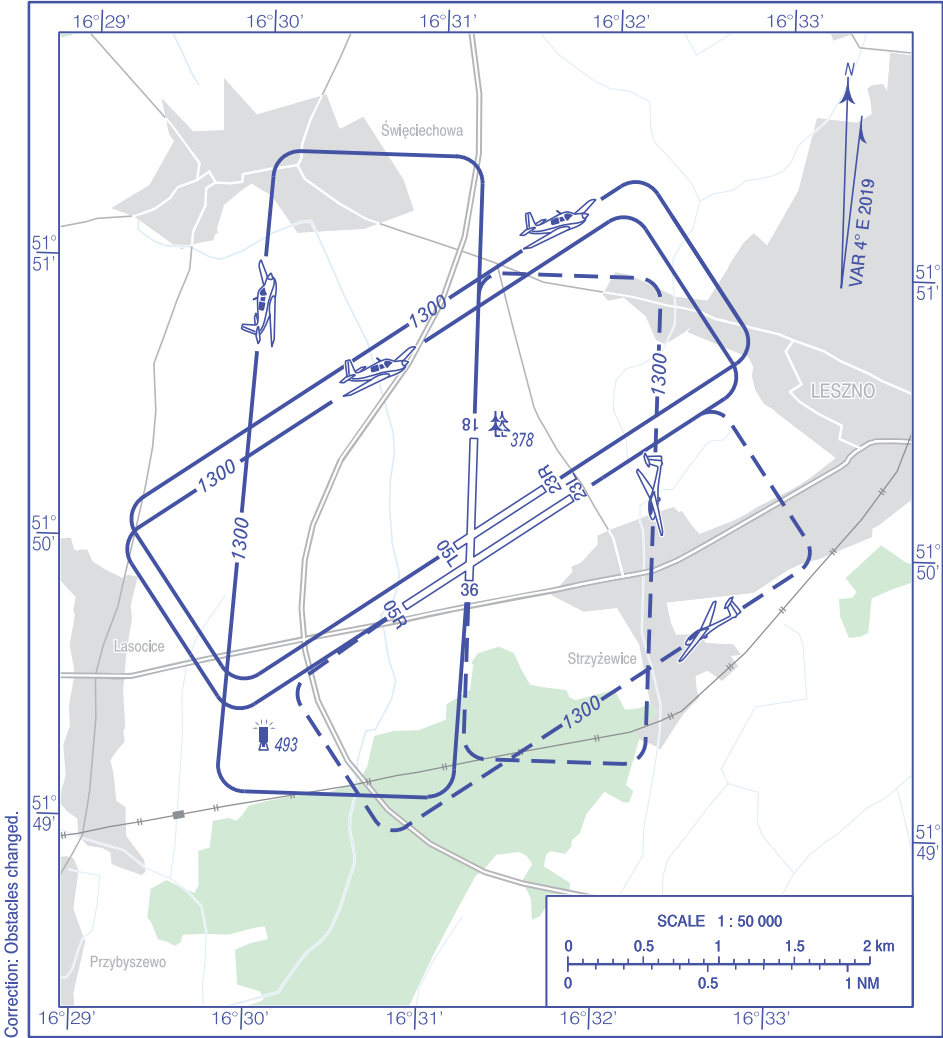

**VISUAL
OPERATION
CHART**

AD ELEV 310 ft

RADIO 122.305

Strzyżewice k/Leszna

Correction: Obstacles changed.

AERODROME MINIMA				
AIRCRAFT TYPE	DAY		NIGHT	
	CEILING (ft)	VISIBILITY (m)	CEILING (ft)	VISIBILITY (m)
AEROPLANES	500	1500	1650	5000
GLIDERS	1000	2000	1650	5000
HELICOPTERS	330	1000	660	2000
BALLOONS	660	2000	1650	5000
PARAGLIDERS	330	1500	-	-