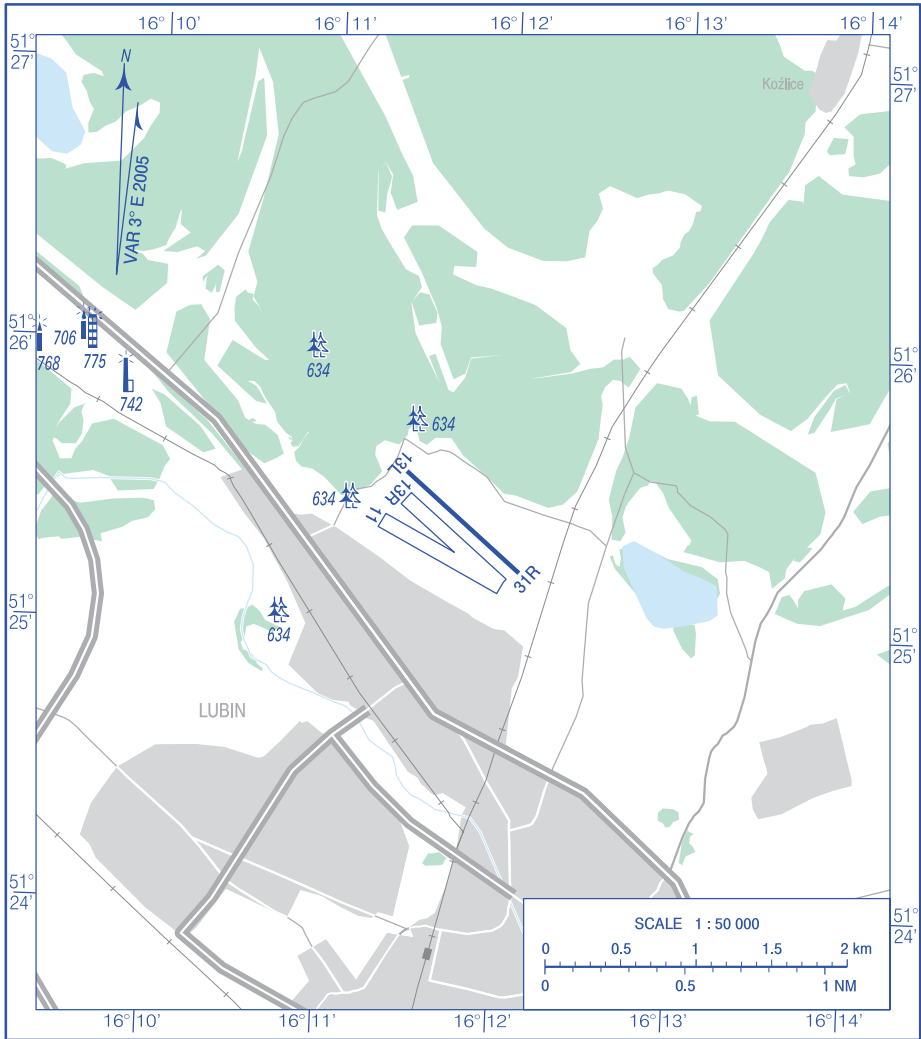

**VISUAL
OPERATION
CHART**

AD ELEV 507 ft

RADIO 119.535

Lubin

Correction: Editorial changes.

| AERODROME MINIMA | | | | |
|------------------|--------------|----------------|--------------|----------------|
| AIRCRAFT TYPE | DAY | | NIGHT | |
| | CEILING (ft) | VISIBILITY (m) | CEILING (ft) | VISIBILITY (m) |
| AEROPLANES | 500 | 1500 | 1650 | 5000 |
| GLIDERS | 1000 | 2000 | 1650 | 5000 |
| HELICOPTERS | 330 | 1000 | 1000 | 3000 |