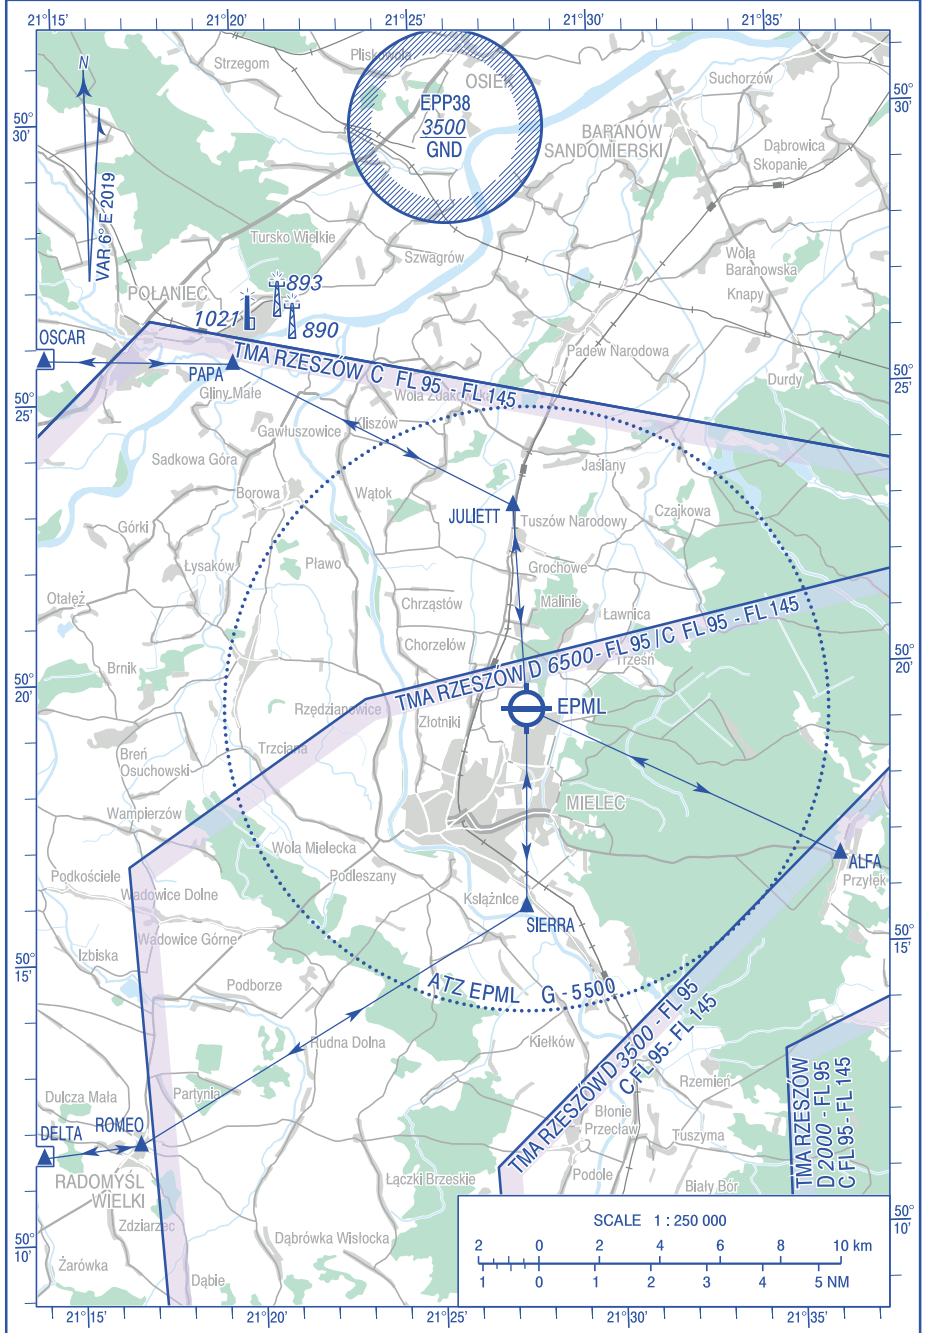

**VISUAL
OPERATION
CHART**

AD ELEV 548 ft

FIS KRAKÓW INFORMATION 119.950

Mielec

Correction: EPP38 added.