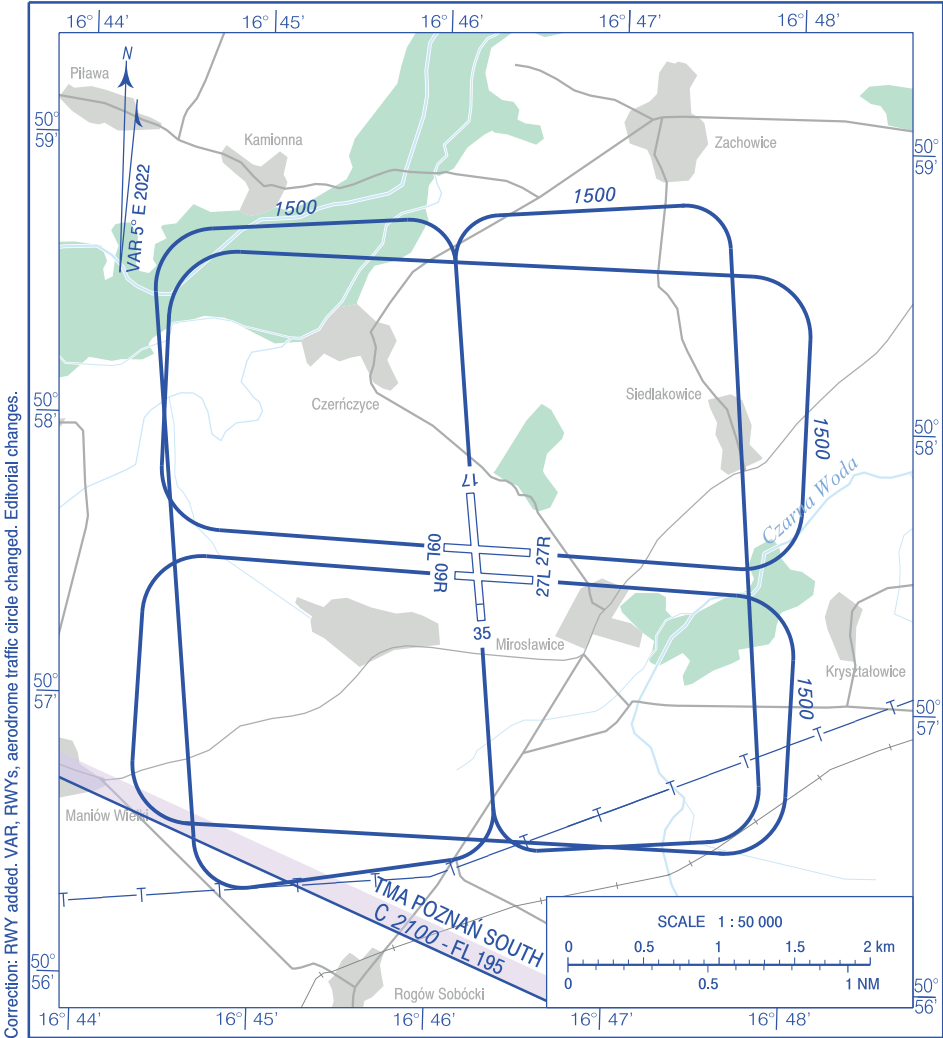

**VISUAL
OPERATION
CHART**

AD ELEV 504 ft

RADIO 122.605

Mirowslawice

Correction: RWY added. VAR, RWYs, aerodrome traffic circle changed. Editorial changes.

AERODROME MINIMA				
AIRCRAFT TYPE	DAY		NIGHT	
	CEILING (ft)	VISIBILITY (m)	CEILING (ft)	VISIBILITY (m)
ALL AIRCRAFT TYPES	-	-	-	-