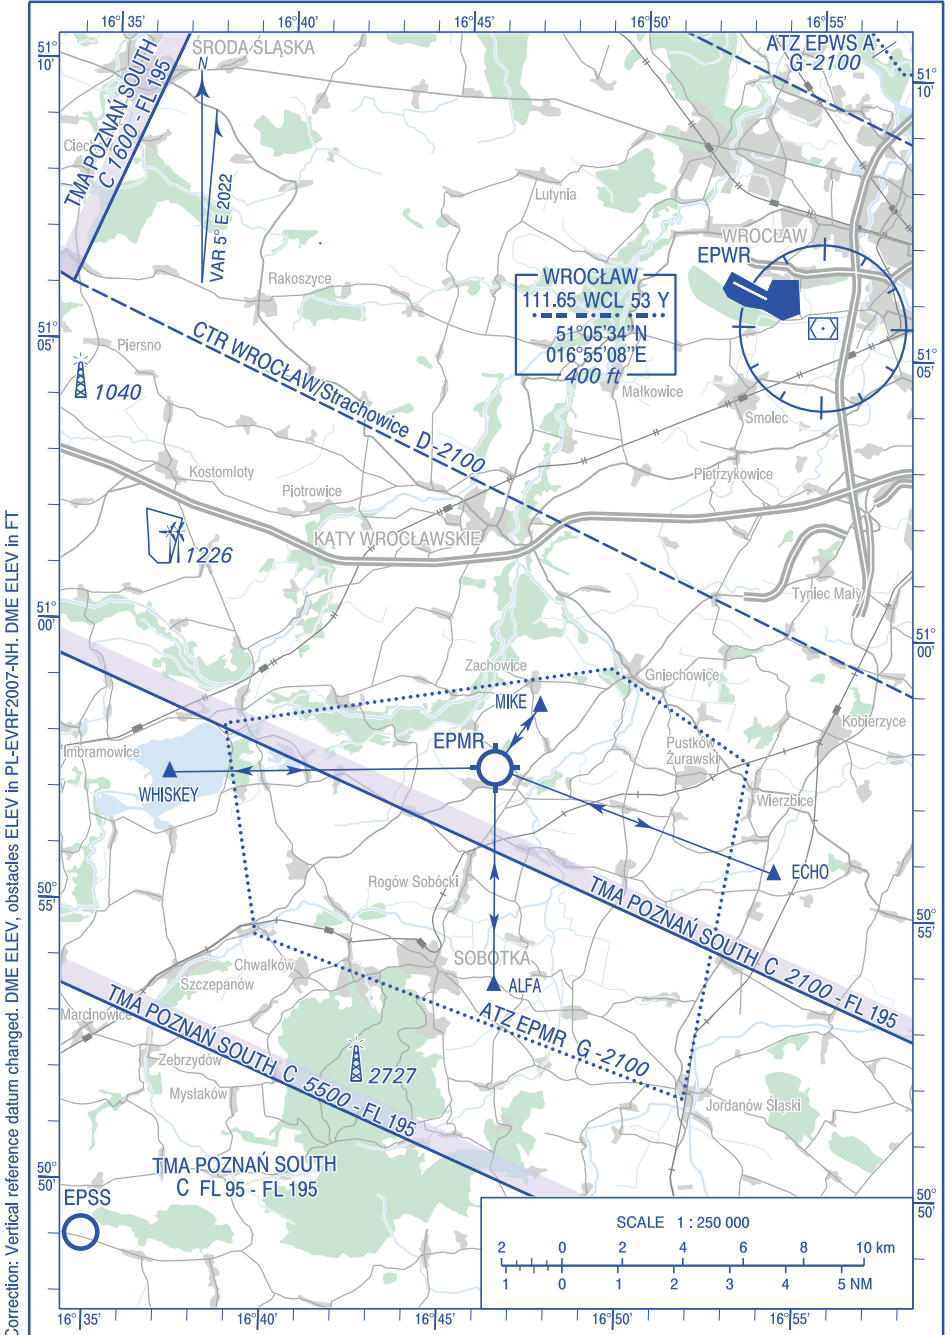

**VISUAL
OPERATION
CHART**

AD ELEV 504 ft

FIS POZNAŃ INFORMATION 127.250

Mirosławice

Vertical reference datum changed. DME ELEV, obstacles ELEV in PL-EVRF2007-NH. DME ELEV in FT.