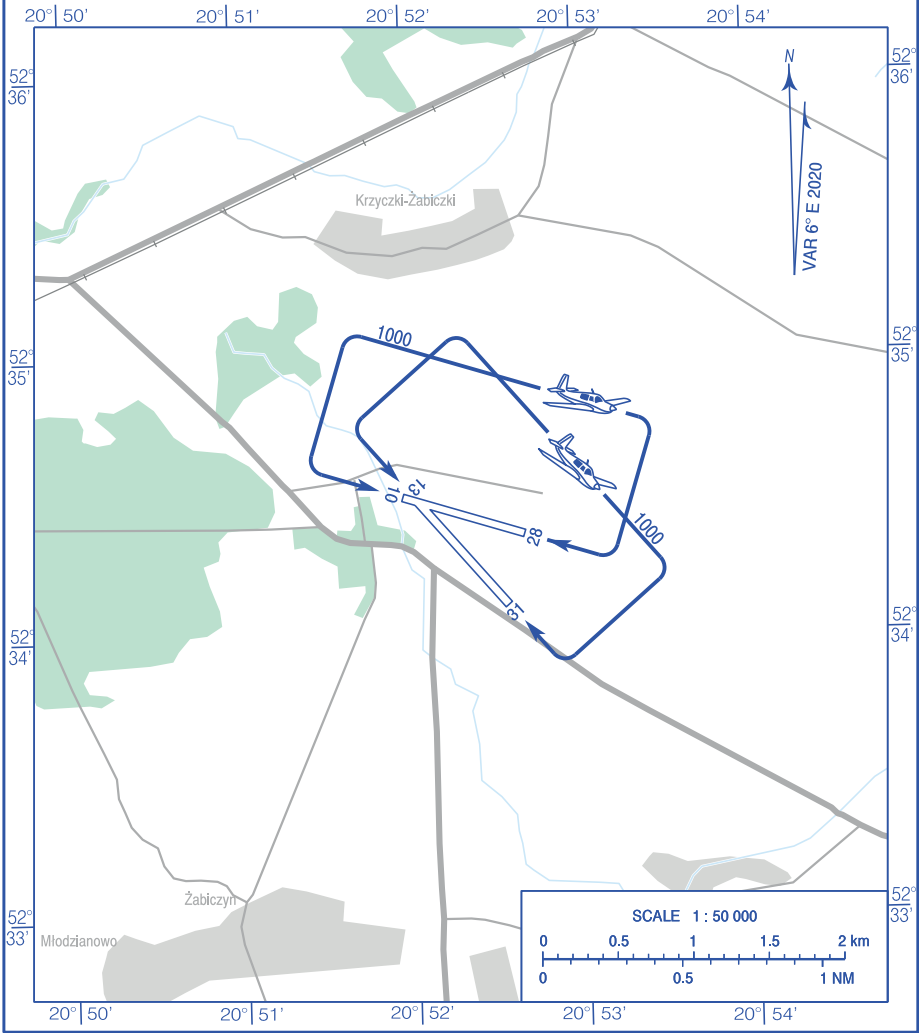

**VISUAL
OPERATION
CHART**

AD ELEV 375 ft

RADIO 122.205

AIRFIELD CHRZYCNO

Correction: RWY 10/28, RWY 13/31 changed.

AERODROME MINIMA				
AIRCRAFT TYPE	DAY		NIGHT	
	CEILING (ft)	VISIBILITY (m)	CEILING (ft)	VISIBILITY (m)
AEROPLANES	-	-	-	-
HELICOPTERS	-	-	-	-