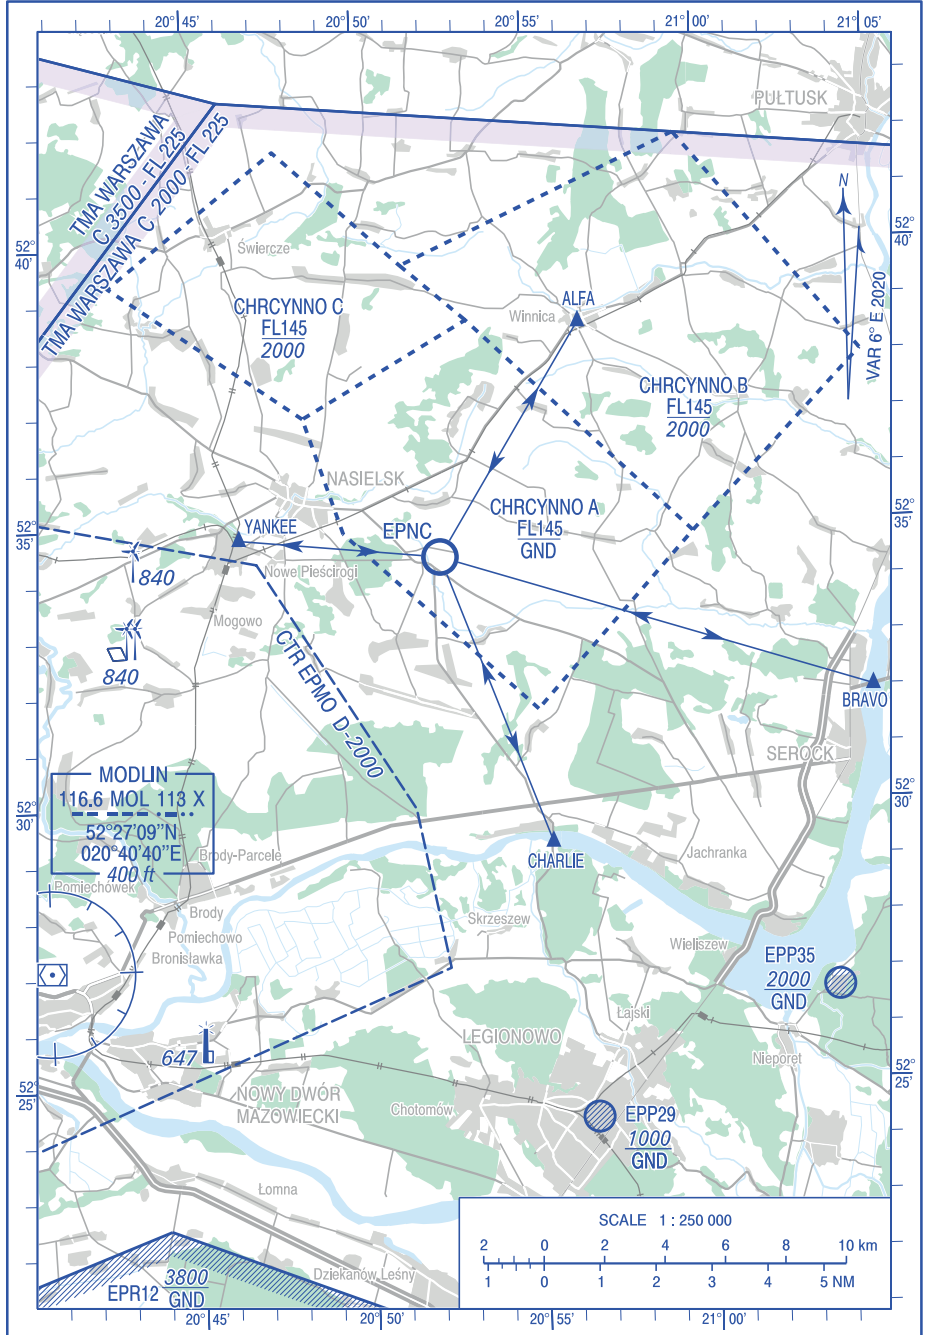

**VISUAL
OPERATION
CHART**

AD ELEV 375 ft

FIS WARSZAWA INFORMATION 118.775

**AIRFIELD
CHRCYNNÓ**

Correction: EPP35 added.