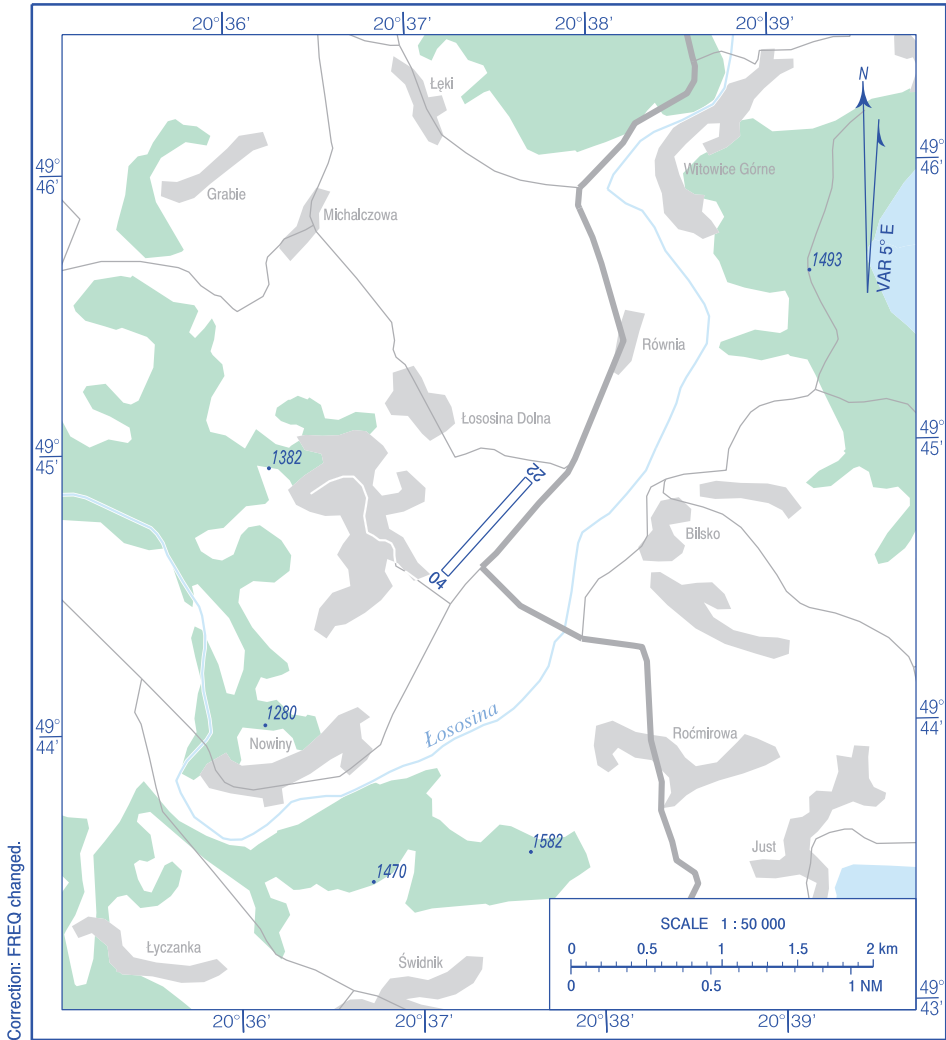

**VISUAL  
OPERATION  
CHART**

AD ELEV 833 ft

RADIO 127.940

**Łososina Dolna  
k/ Nowego Sącza**

**AERODROME MINIMA**

AIRCRAFT TYPE	DAY		NIGHT	
	CEILING (ft)	VISIBILITY (m)	CEILING (ft)	VISIBILITY (m)
AEROPLANES	1000	4000	2650	5000
GLIDERS	1000	2000	-	-
HELICOPTERS	330	1000	1650	5000