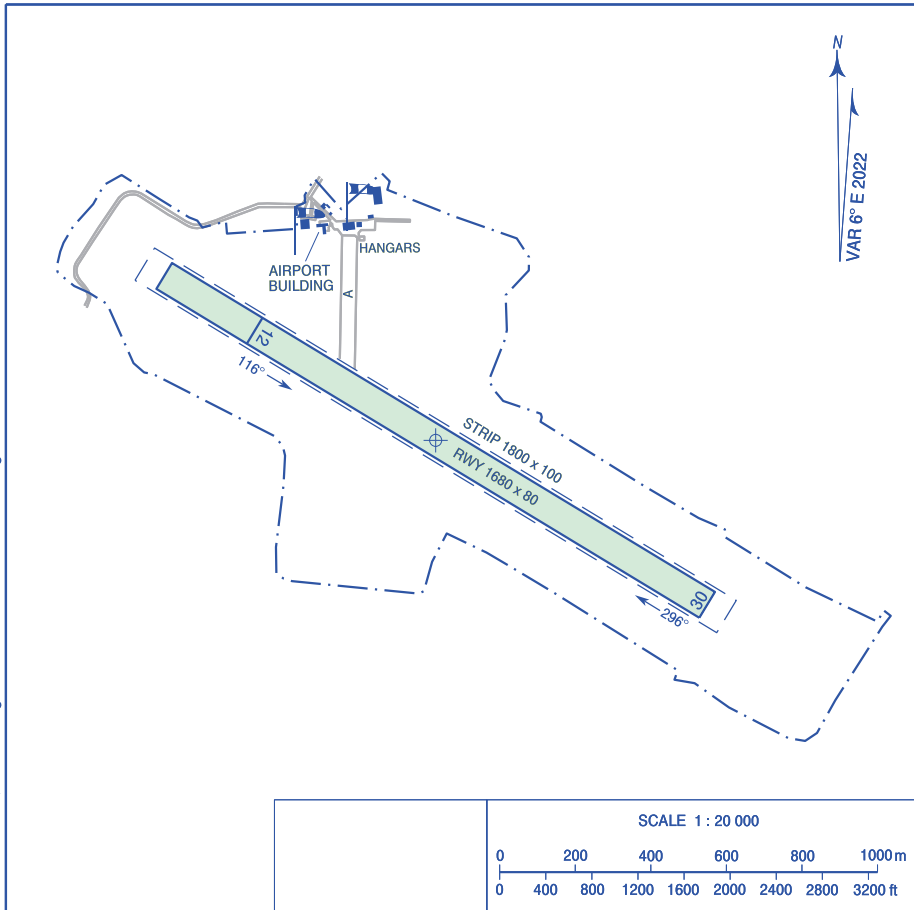

**AERODROME  
CHART**

49°27'44"N  
020°03'08"E

AD ELEV 2060 ft

RADIO 122.305

**Nowy Targ**

Correction: VAR, MAG changed. TWY A added. Editorial changes.

RWY	TRUE (°)	MAG (°)	DIMENSIONS (m)	SURFACE	MTOW / STRENGTH	TORA (m)	LDA (m)
12	122	116	1680 x 80	GRASS	10000 kg	1680	1400
30	302	296				1680	1680