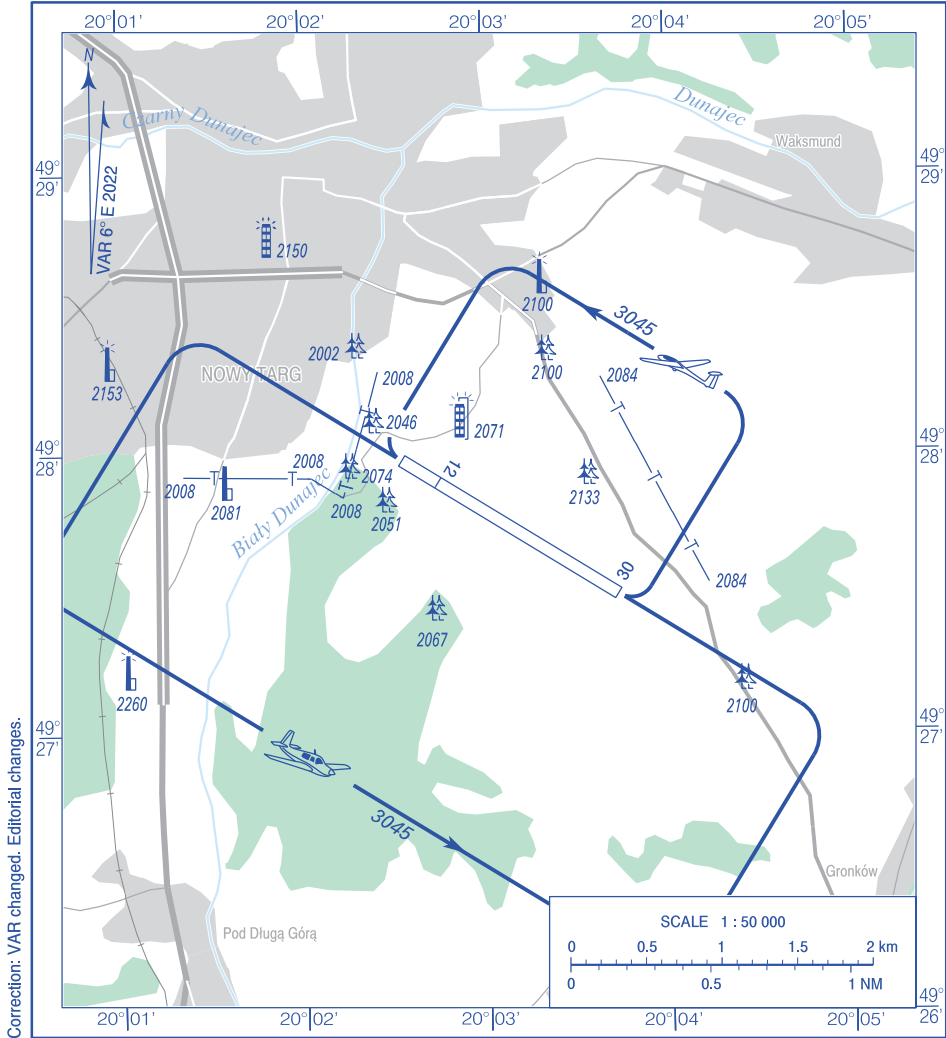

**VISUAL
OPERATION
CHART**

AD ELEV 2060 ft

RADIO 122.305

Nowy Targ

AERODROME MINIMA				
AIRCRAFT TYPE	DAY		NIGHT	
	CEILING (ft)	VISIBILITY (m)	CEILING (ft)	VISIBILITY (m)
-	-	-	-	-
-	-	-	-	-
-	-	-	-	-