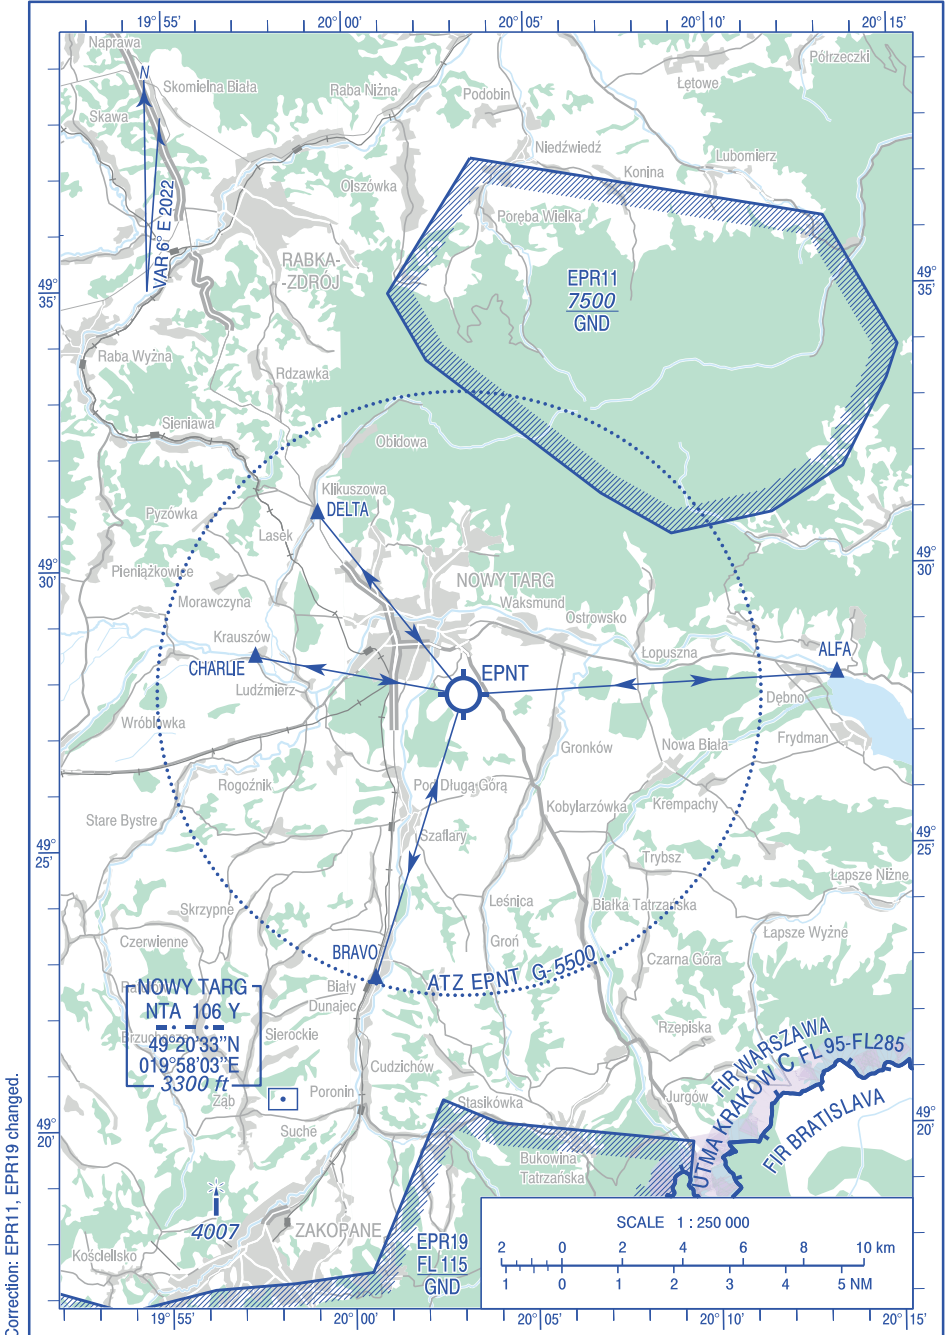

**VISUAL  
OPERATION  
CHART**

AD ELEV 2060 ft

FIS KRAKÓW INFORMATION 119.275

**Nowy Targ**

Correction: EPR11, EPR19 changed.