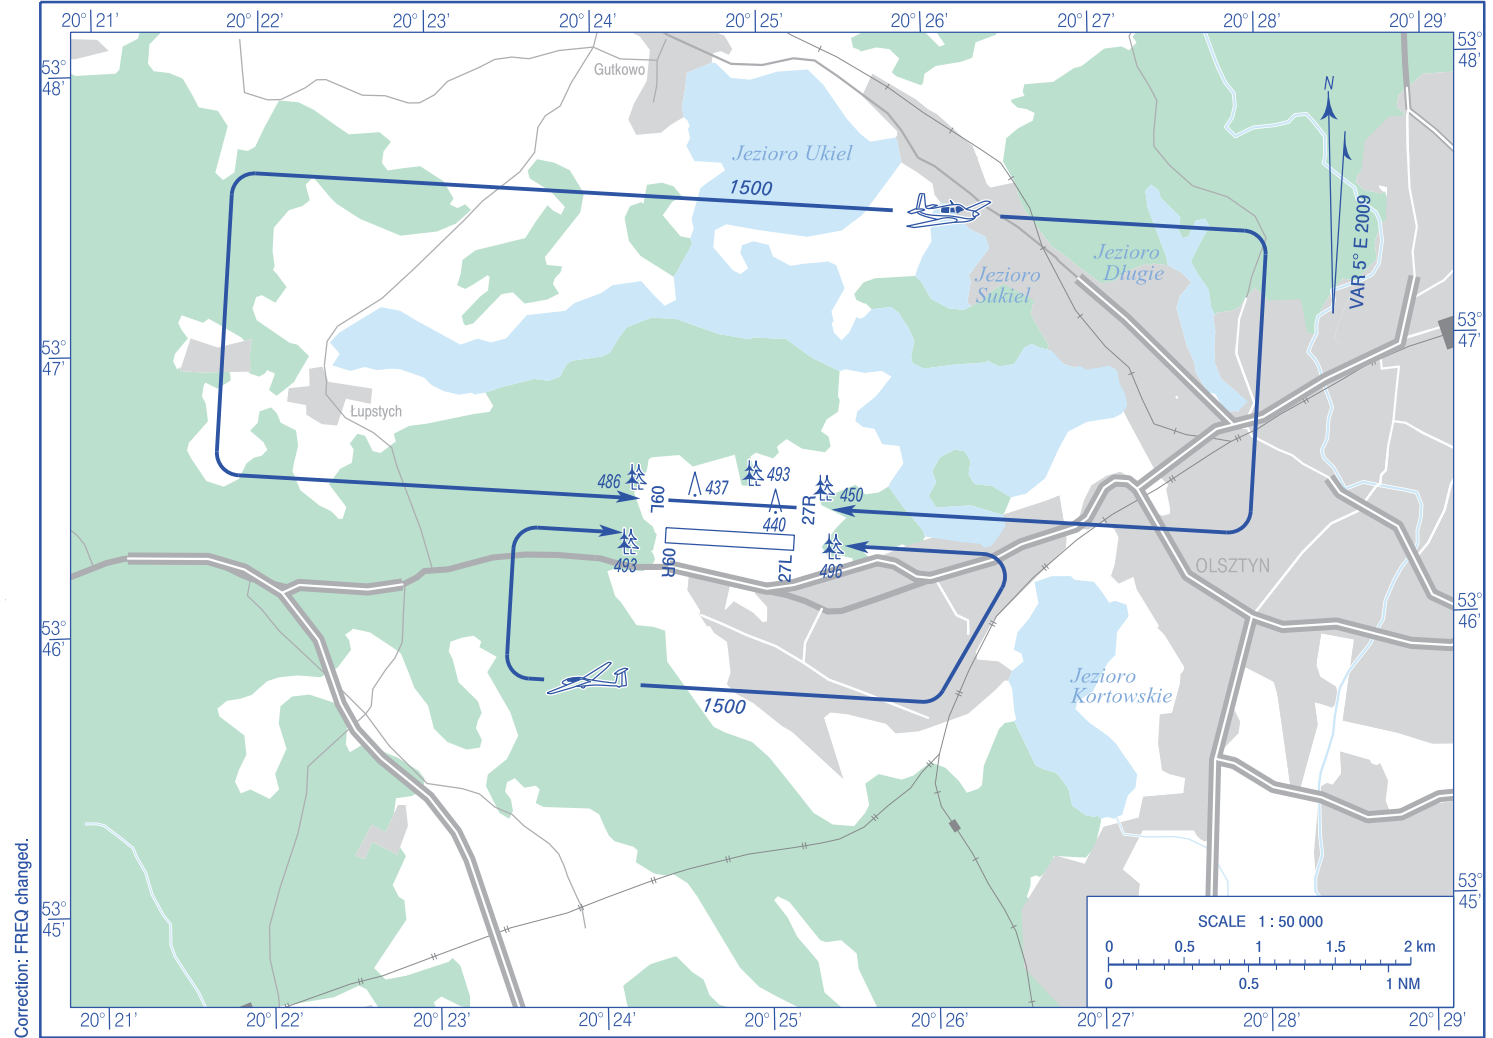

**VISUAL  
OPERATION  
CHART**

AD ELEV 436 ft

RADIO 124.480

**Dajtki  
k/Olsztyna**

AERODROME MINIMA				
AIRCRAFT TYPE	DAY		NIGHT	
	CEILING (ft)	VISIBILITY (m)	CEILING (ft)	VISIBILITY (m)
AEROPLANES	500	2000	1650	5000
GLIDERS	1000	2000	1650	5000
HELICOPTERS	330	1000	1000	3000