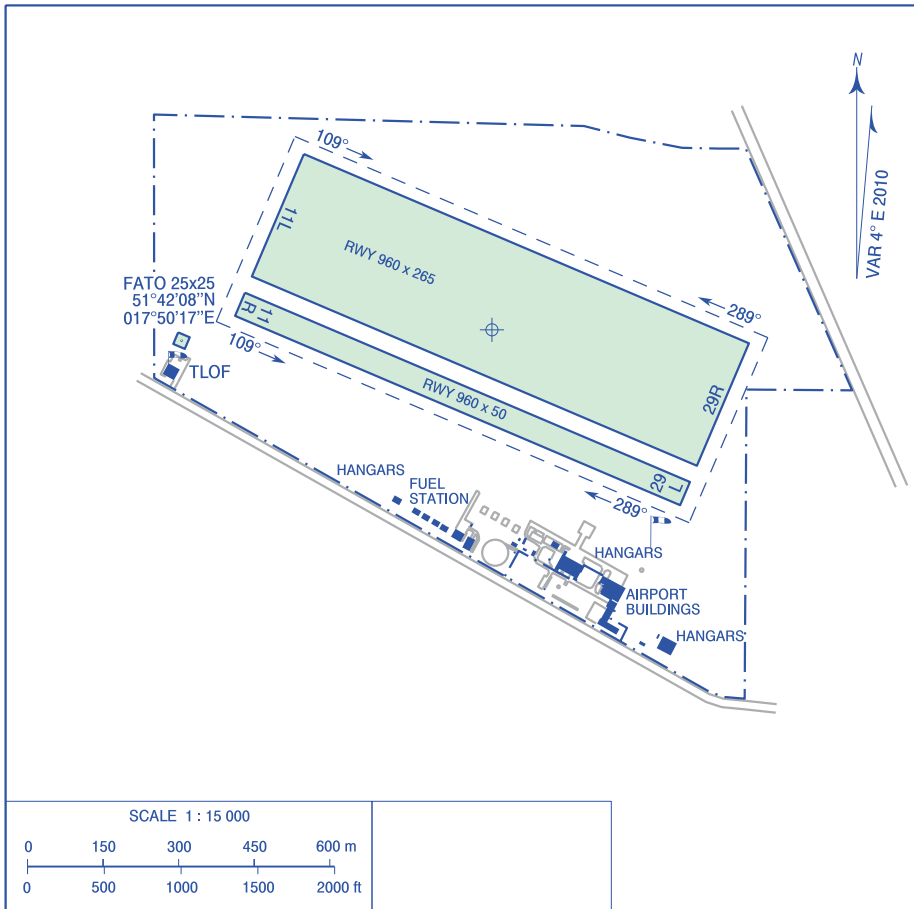

**AERODROME  
CHART**

51°42'09"N  
017°50'49"E AD ELEV 476 ft RADIO 127.960

**Michałów  
k/Ostrowa Wlkp.**

Correction: Frequency changed. Editorial changes.

| RWY | TRUE (°) | MAG (°) | DIMENSIONS (m) | SURFACE | MTOW / STRENGTH | TORA (m) | LDA (m) |
|-----|----------|---------|----------------|---------|-----------------|----------|---------|
| 11R | 113      | 109     | 960 x 50       | GRASS   | 10000kg         | 960      | 960     |
| 29L | 293      | 289     |                |         |                 | 960      | 960     |
| 11L | 113      | 109     | 960 x 265      | GRASS   | 5700kg          | 960      | 960     |
| 29R | 293      | 289     |                |         |                 | 960      | 960     |