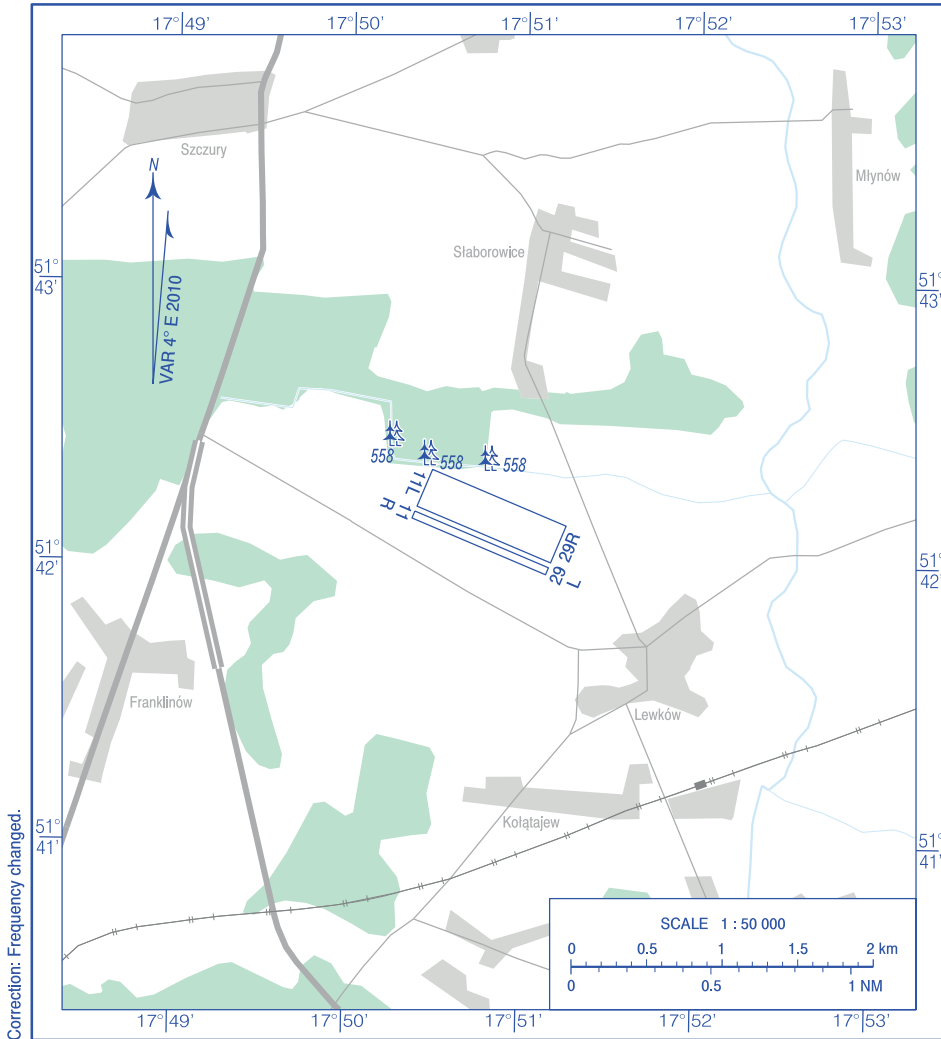

**VISUAL
OPERATION
CHART**

AD ELEV 476 ft

RADIO 127.960

**Michałków
k/ Ostrowa Wlkp.**

AERODROME MINIMA

AIRCRAFT TYPE	DAY		NIGHT	
	CEILING (ft)	VISIBILITY (m)	CEILING (ft)	VISIBILITY (m)
AEROPLANES	500	2000	1650	5000
GLIDERS	1000	2000	1650	5000
HELICOPTERS	330	1000	1000	5000