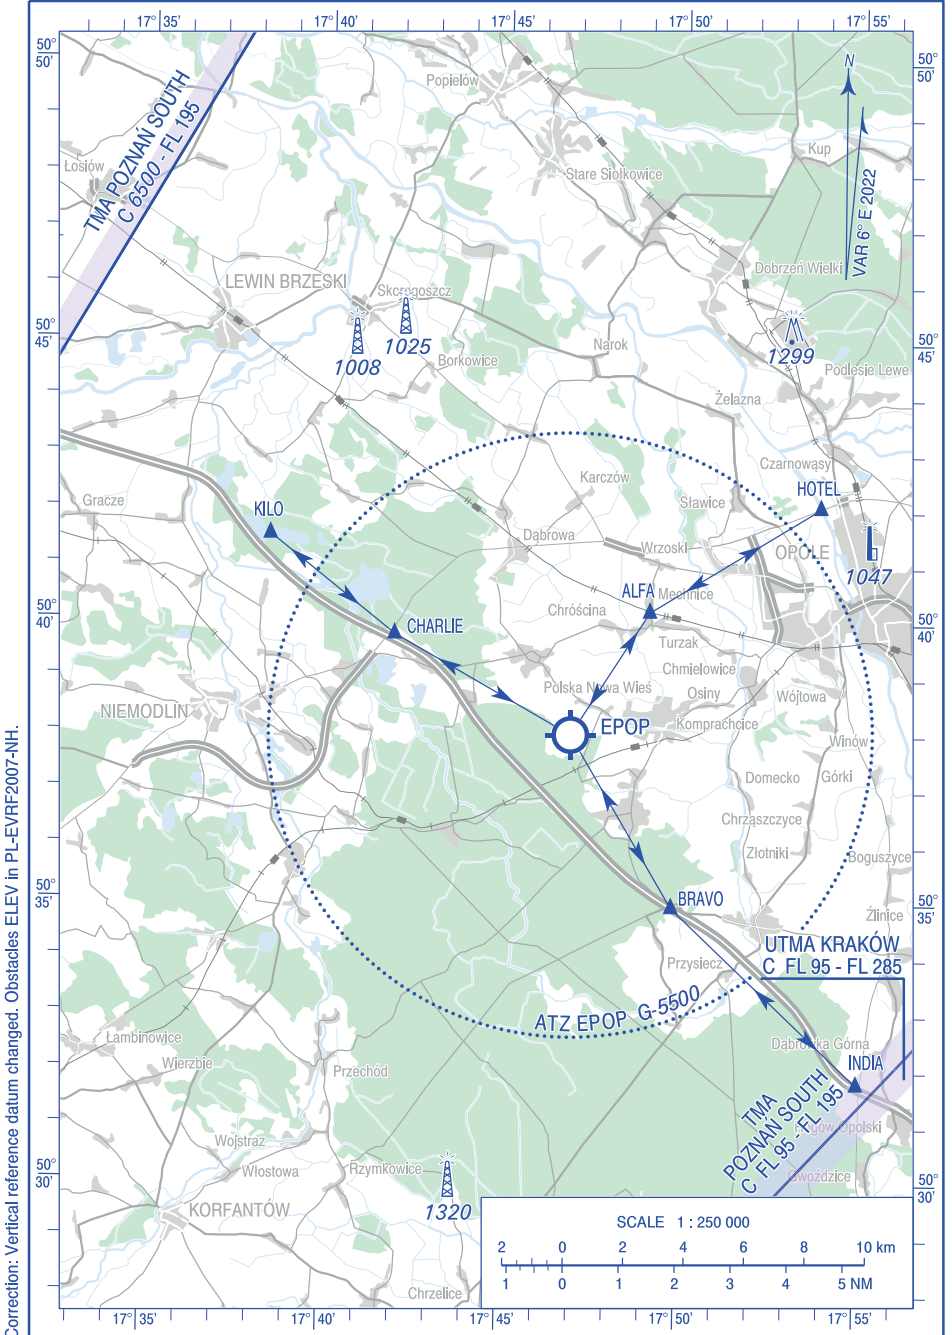

VISUAL
OPERATION
CHART

AD ELEV 629 ft

FIS POZNAŃ INFORMATION 127.250

Polska Nowa Wieś
k/Opola

Correction: Vertical reference datum changed. Obstacles ELEV in PL-EVRF2007-NH.