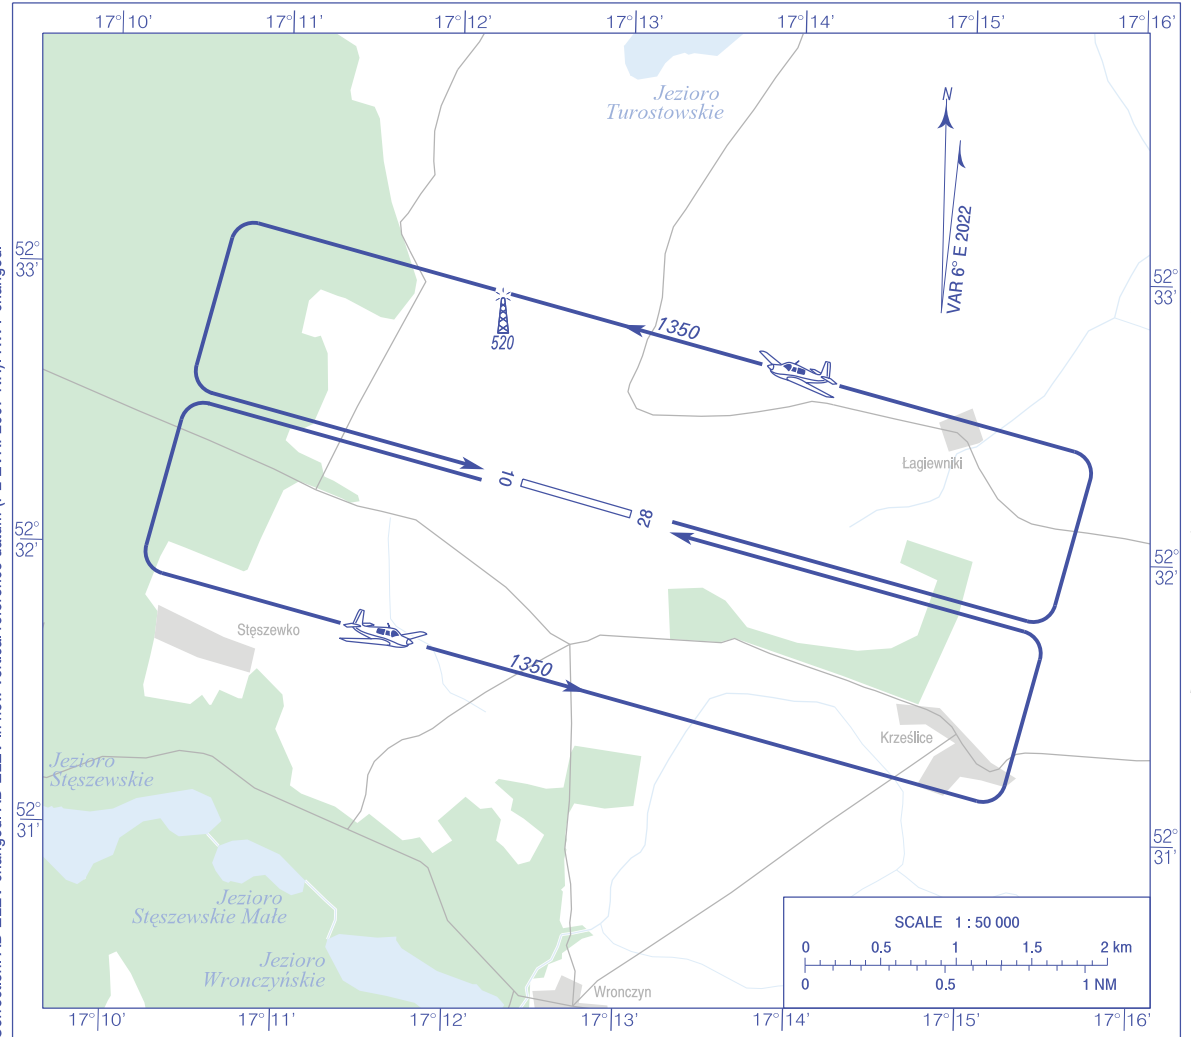

**VISUAL  
OPERATION  
CHART**

AD ELEV 358 ft

RADIO 120.415

**Poznań - Bednary**

Correction: AD ELEV changed. AD ELEV in new vertical reference datum (PL-EVRF2007-NH). RWY changed.

AERODROME MINIMA				
AIRCRAFT TYPE	DAY		NIGHT	
	CEILING (ft)	VISIBILITY (m)	CEILING (ft)	VISIBILITY (m)
AEROPLANES	660	1500	1650	5000
GLIDERS	1000	1500	1650	5000
HELICOPTERS	330	800	1000	3000