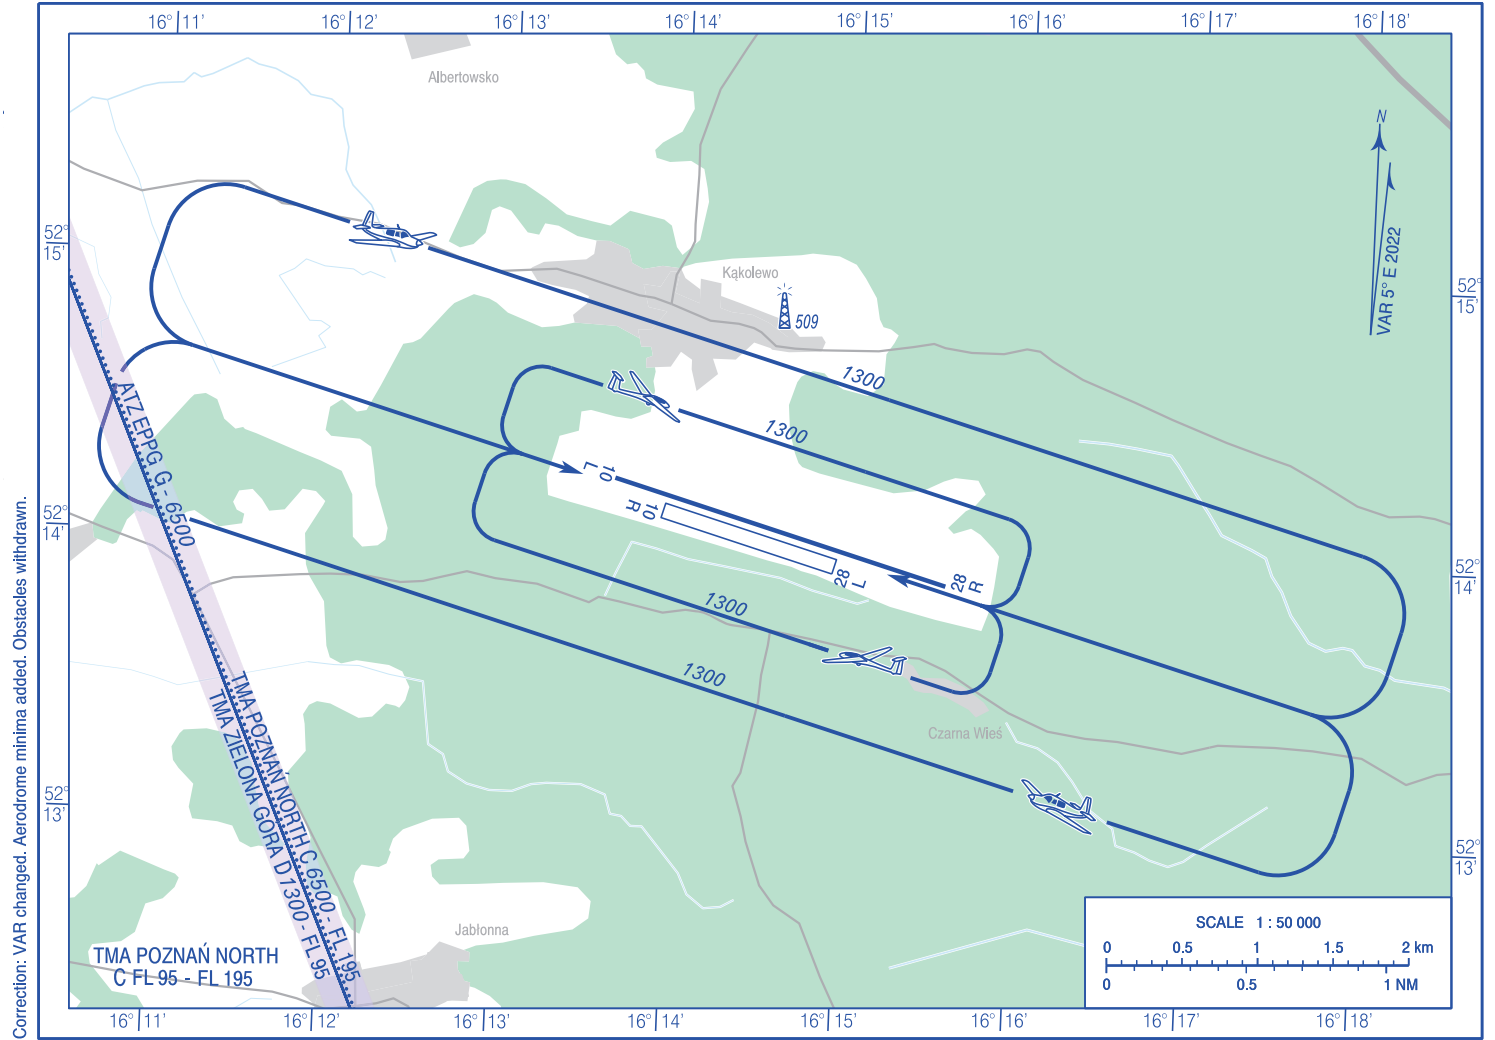

**VISUAL
OPERATION
CHART**

RADIO 119.935

Kąkolewo

Correction: VAR changed. Aerodrome minima added. Obstacles withdrawn.

AERODROME MINIMA				
AIRCRAFT TYPE	DAY		NIGHT	
	CEILING (ft)	VISIBILITY (m)	CEILING (ft)	VISIBILITY (m)
AEROPLANES	660	1500	1650	5000
GLIDERS	1000	1500	1650	5000
HELICOPTERS	330	800	1000	5000