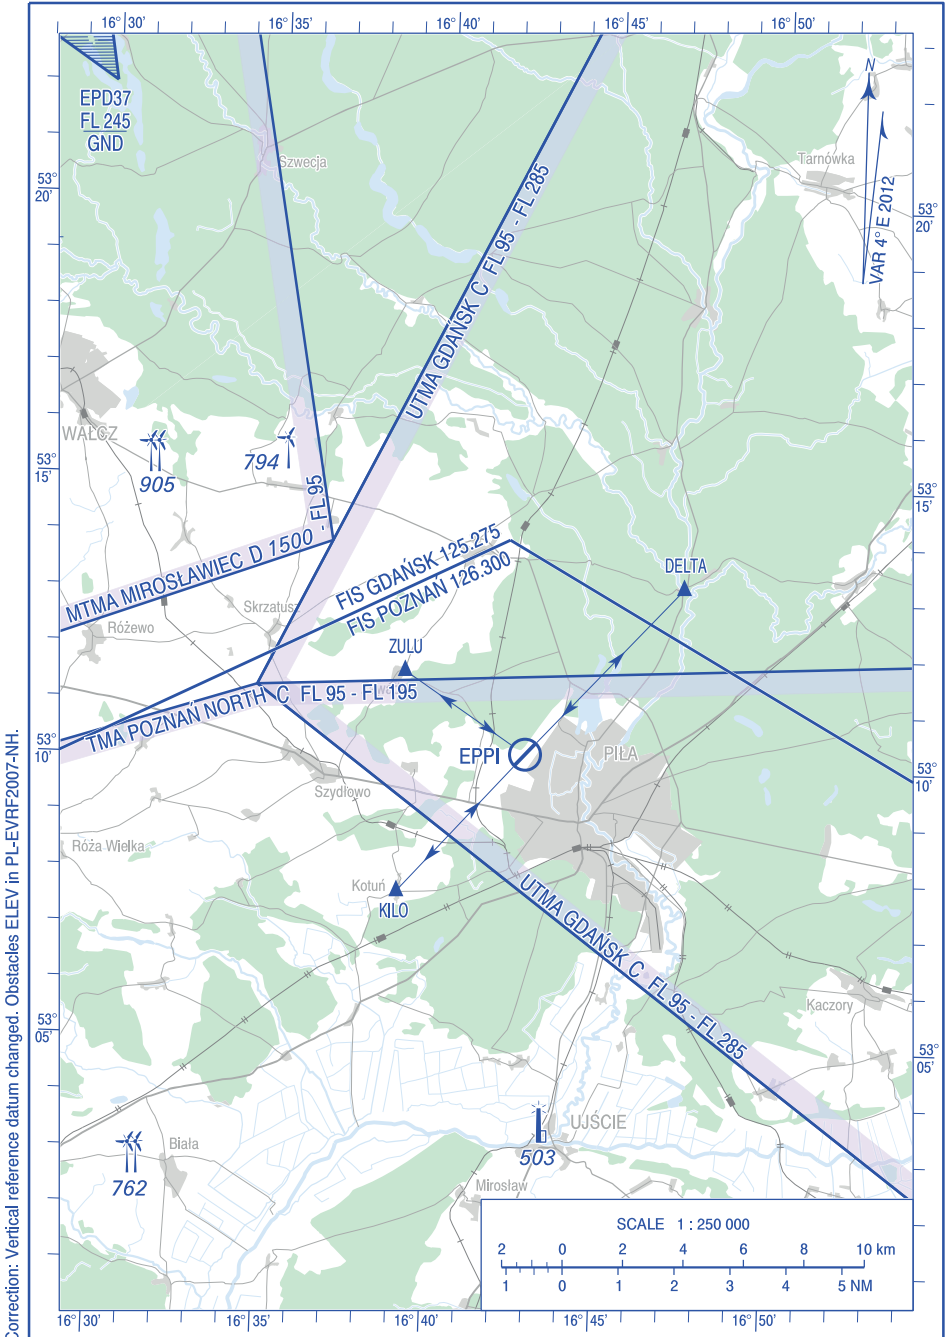

VISUAL
OPERATION
CHART

AD ELEV 279 ft

FIS POZNAŃ INFORMATION 126.300
FIS GDAŃSK INFORMATION 125.275

AIRFIELD PIŁA

Correction: Vertical reference datum changed. Obstacles ELEV in PL-EVRF2007-NH.