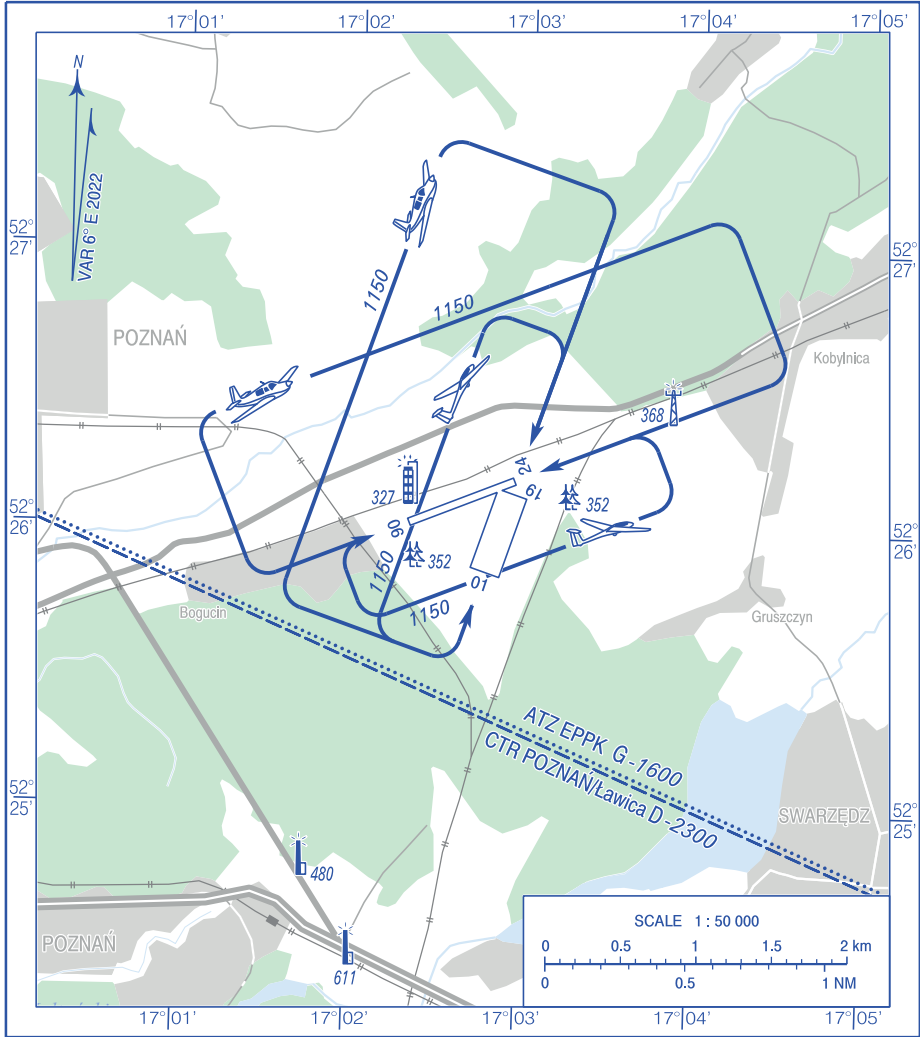

**VISUAL  
OPERATION  
CHART**

AD ELEV 281 ft

RADIO 122.905

**Poznań/Kobylnica**

Correction: RWYs, VAR changed. Editorial changes.

AERODROME MINIMA				
AIRCRAFT TYPE	DAY		NIGHT	
	CEILING (ft)	VISIBILITY (m)	CEILING (ft)	VISIBILITY (m)
AEROPLANES	500	1500	1650	5000
GLIDERS	1000	1500	1650	5000
HELICOPTERS	170	800	660	3000