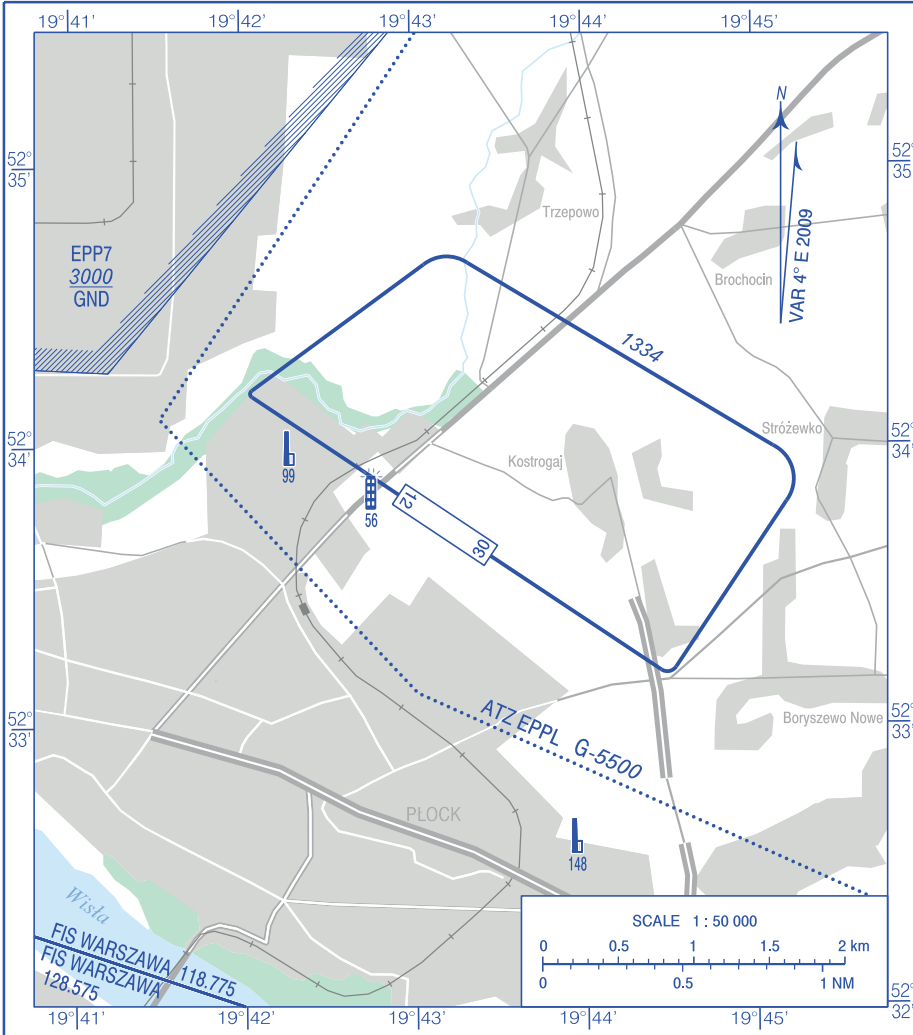

**VISUAL
OPERATION
CHART**

AD ELEV 330 ft

RADIO 122.800

Płock

Correction: Editorial changes.

AERODROME MINIMA				
AIRCRAFT TYPE	DAY		NIGHT	
	CEILING (ft)	VISIBILITY (m)	CEILING (ft)	VISIBILITY (m)
AEROPLANES	660	2000	1650	5000
GLIDERS	1000	2000	1650	5000
HELICOPTERS	330	1000	1000	3000