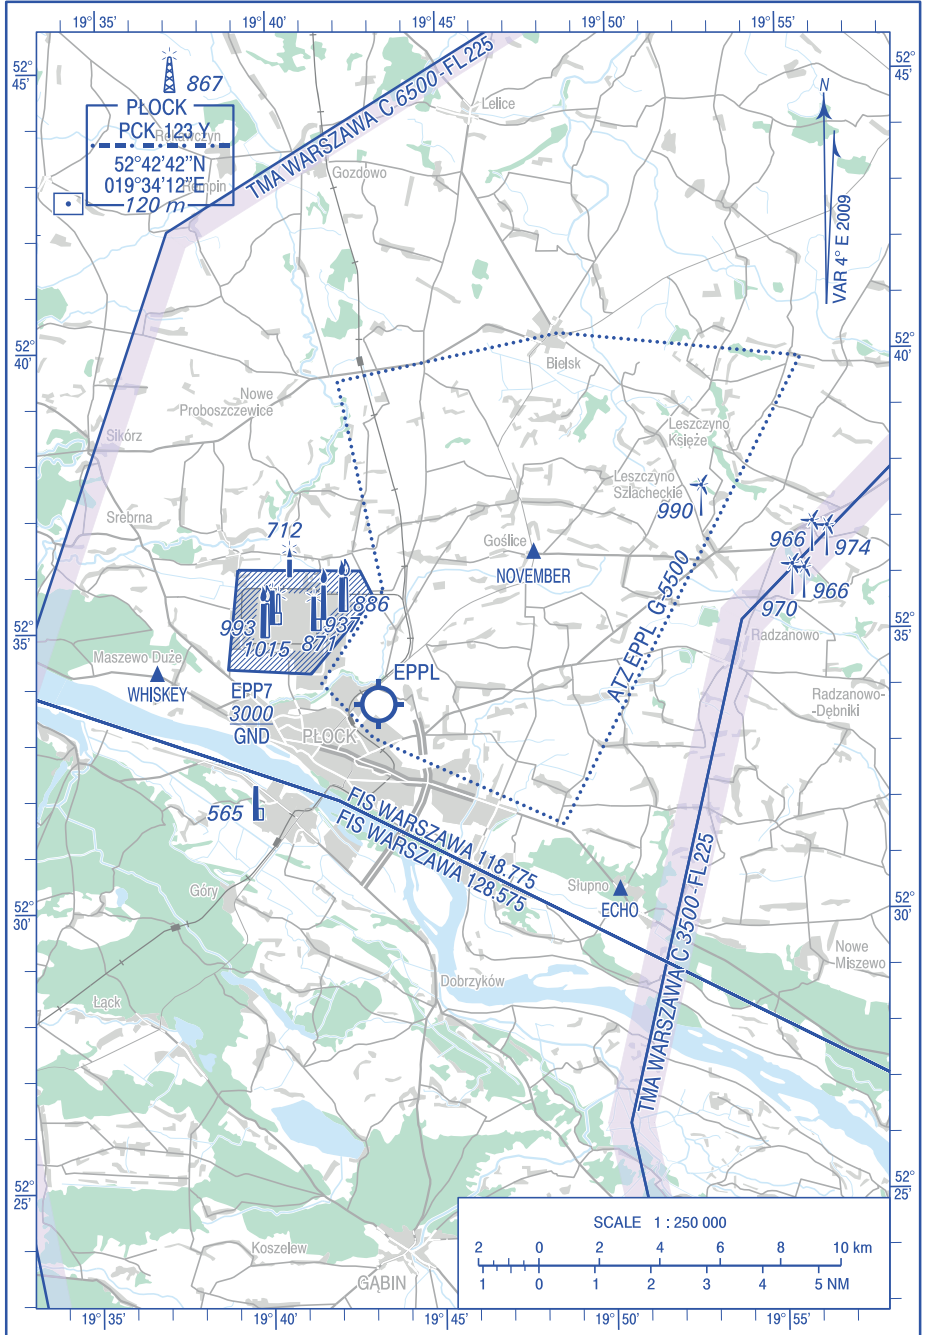

VISUAL
OPERATION
CHART

AD ELEV 330 ft

FIS WARSZAWA INFORMATION 118.775

Płock

Correction: Obstacle added. Editorial changes.