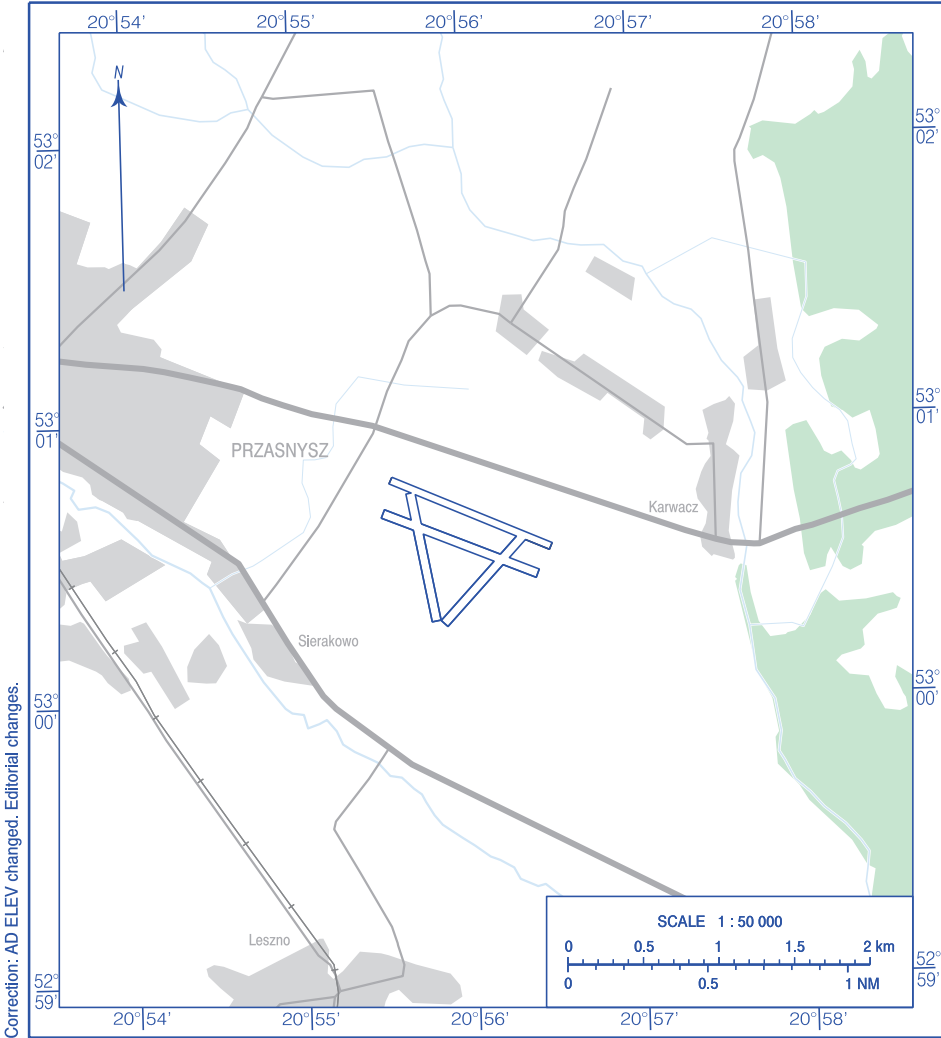

**VISUAL  
OPERATION  
CHART**

AD ELEV 384 ft

RADIO 122.600

**AIRFIELD PRZASNYSZ**

**AERODROME MINIMA**

AIRCRAFT TYPE	DAY		NIGHT	
	CEILING (ft)	VISIBILITY (m)	CEILING (ft)	VISIBILITY (m)
AEROPLANES	-	-	-	-
HELICOPTERS	-	-	-	-