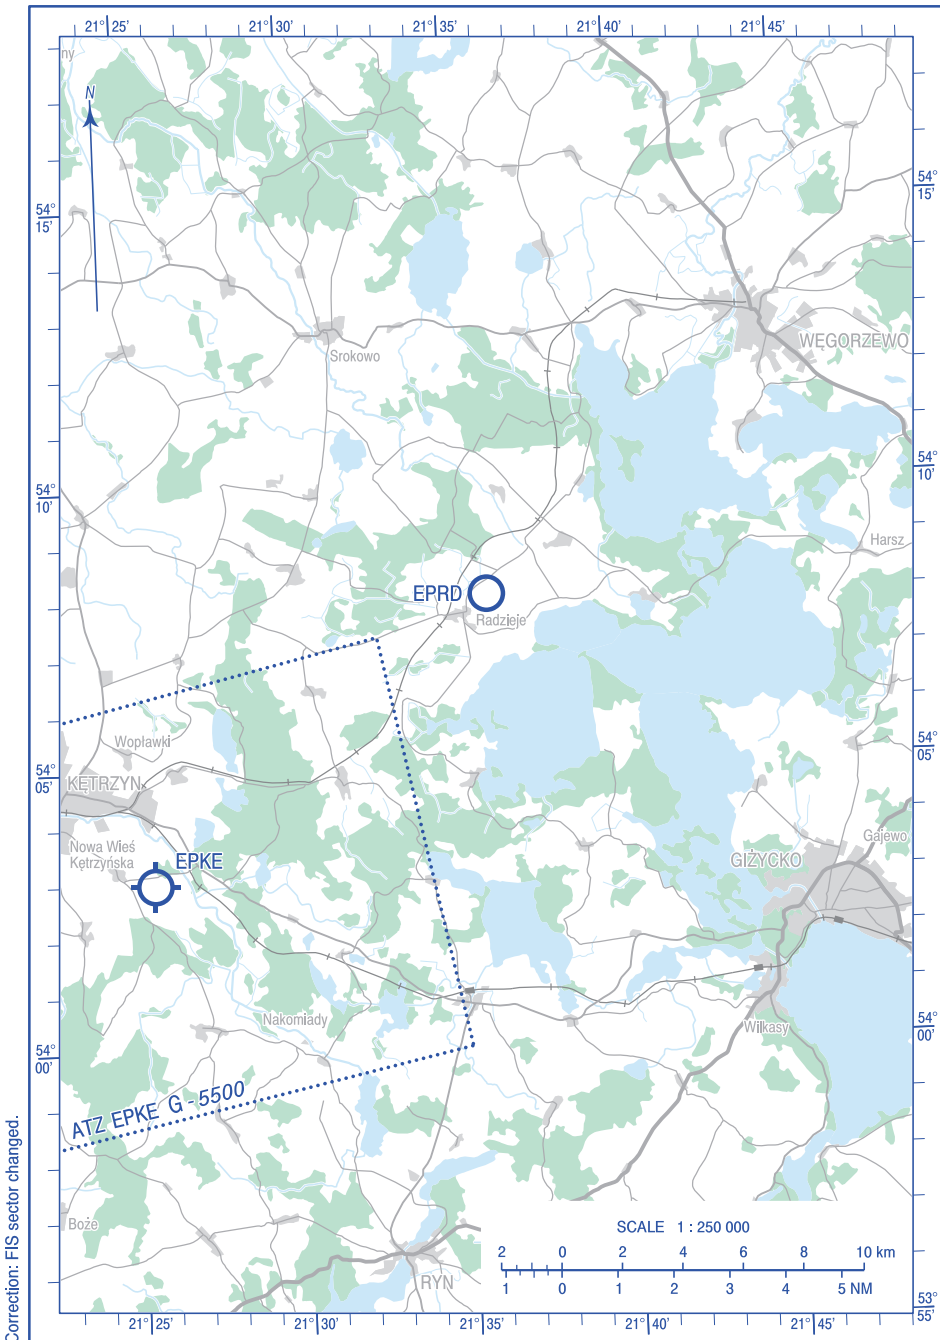

VISUAL
OPERATION
CHART

AD ELEV 398 ft

FIS WARSZAWA INFORMATION 118.775

AIRFIELD
MAZURY AIR CAMP

Correction: FIS sector changed.