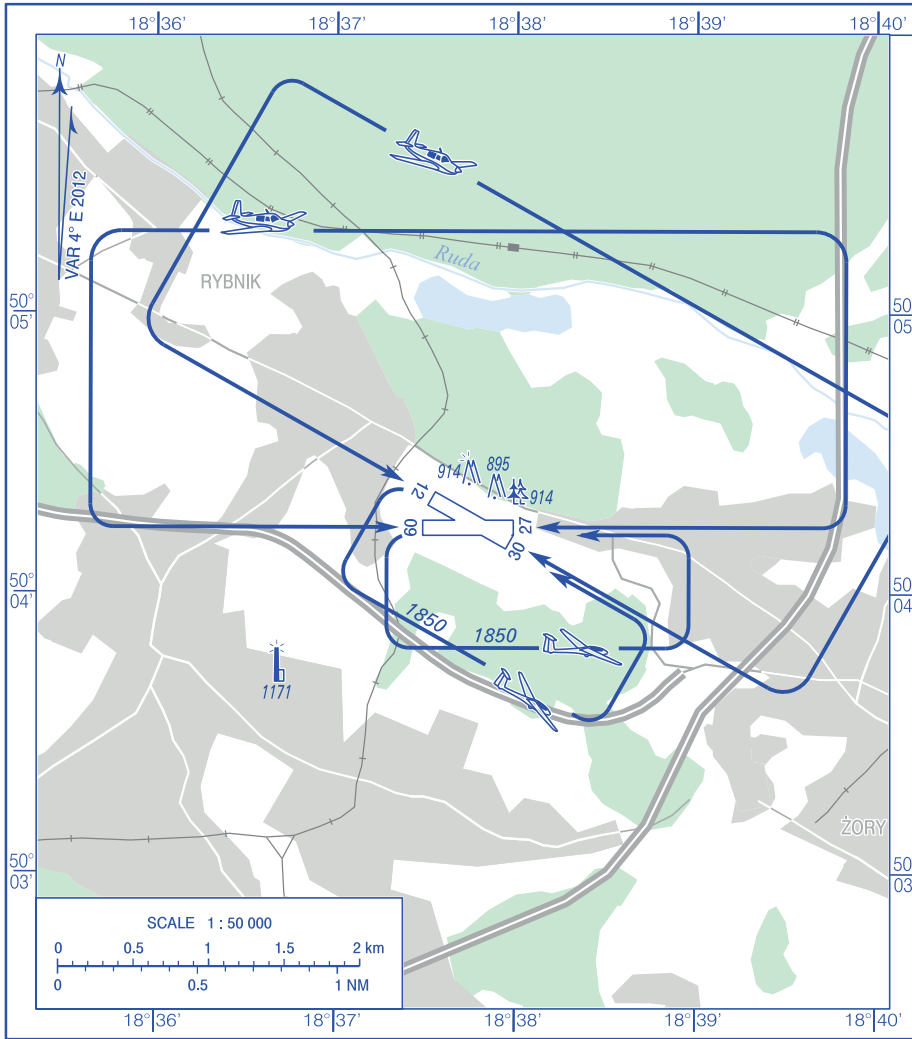

**VISUAL
OPERATION
CHART**

AD ELEV 837 ft

RADIO 122.405

**Gotartowice
k/Rybnika**

Correction: Vertical reference datum changed. AD ELEV, OBSTs ELEV in PL-EVRF2007-NH. OBSTs changed.

AERODROME MINIMA				
AIRCRAFT TYPE	DAY		NIGHT	
	CEILING (ft)	VISIBILITY (m)	CEILING (ft)	VISIBILITY (m)
AEROPLANES	500	2000	1650	5000
GLIDERS	1000	2000	1650	5000
HELICOPTERS	500	1500	1000	3000