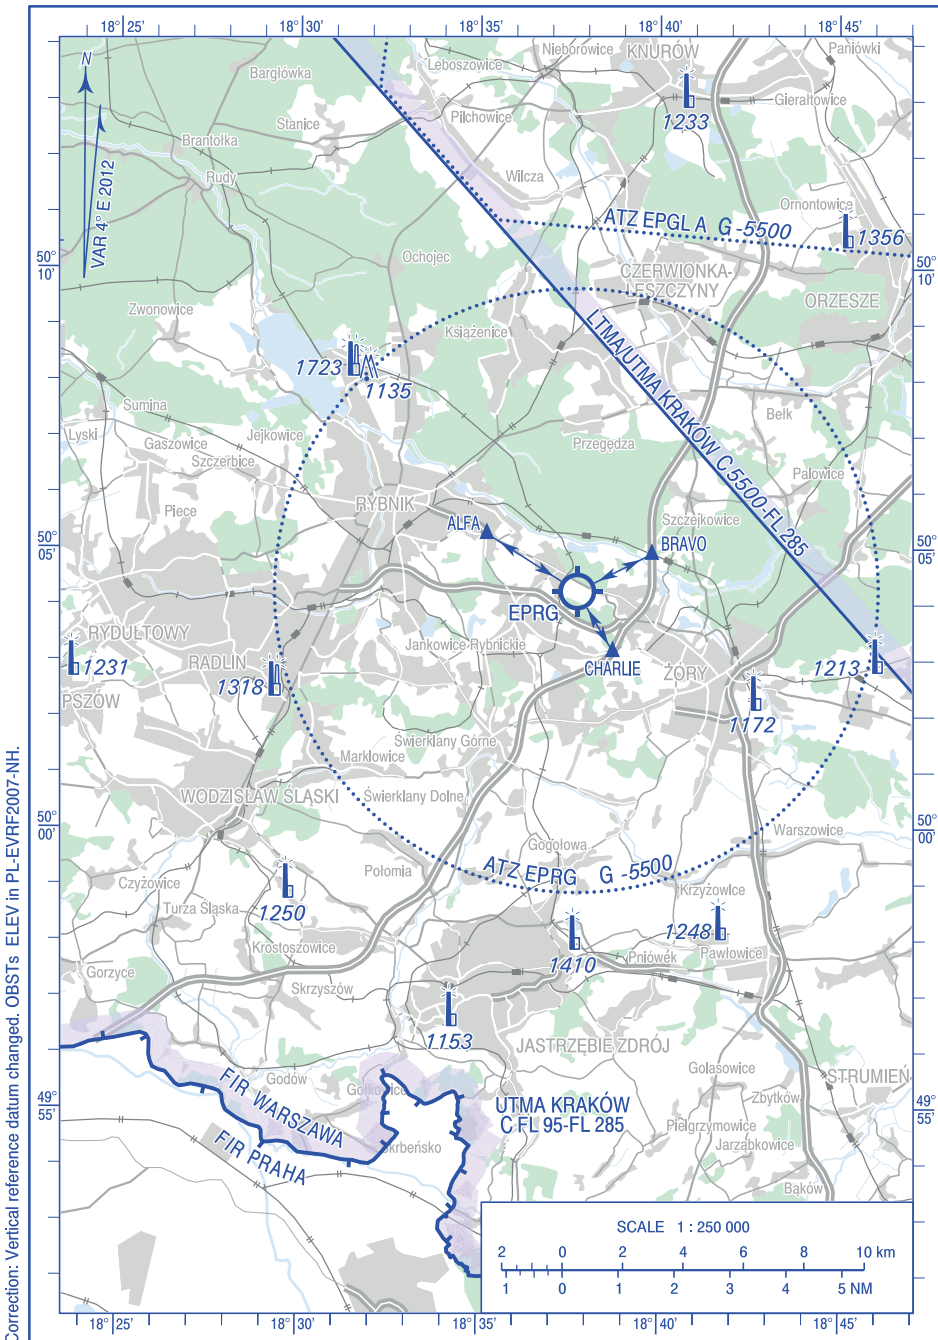

**VISUAL
OPERATION
CHART**

AD ELEV 837 ft

FIS KRAKÓW INFORMATION 119.275

**Gotartowice
k/Rybniaka**

Correction: Vertical reference datum changed. OBSTs ELEV in PL-EVRF2007-NH.