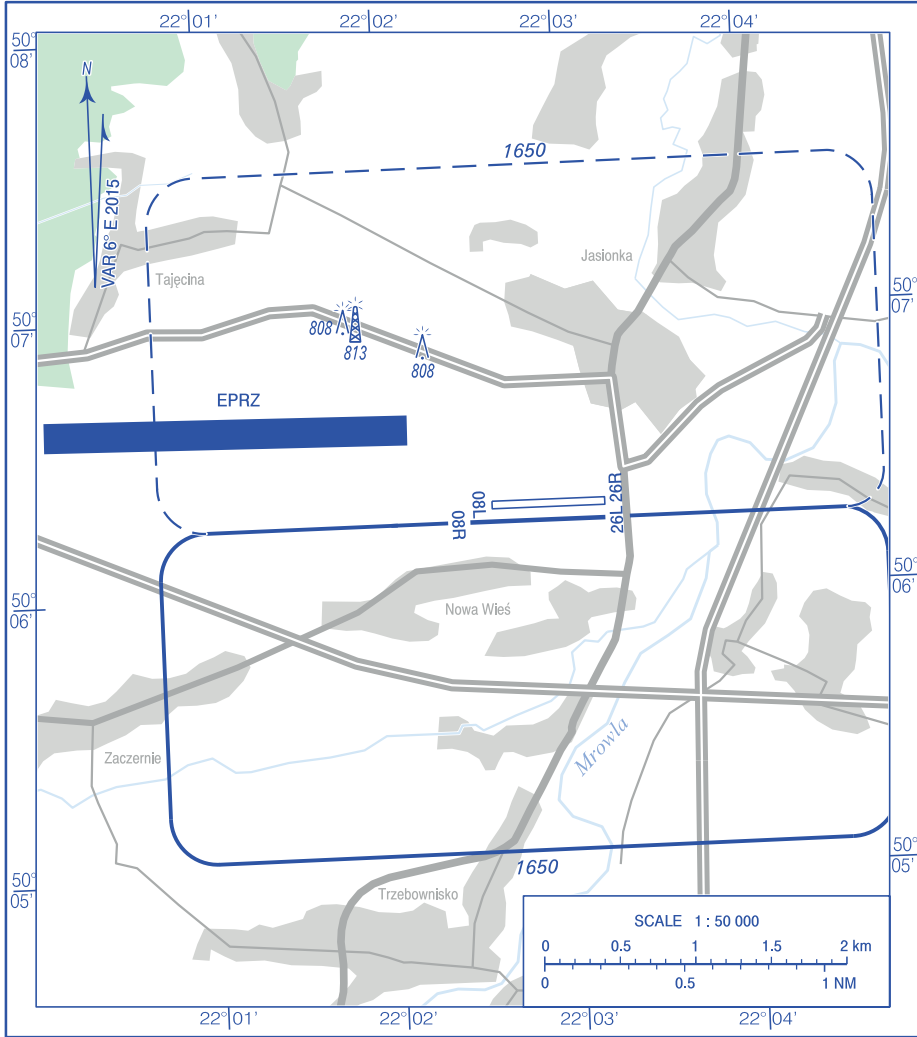

**VISUAL
OPERATION
CHART**

AD ELEV 655 ft

Rzeszów TOWER 126.805

Rzeszów

Correction: OBSTs ELEV changed. AD ELEV, OBSTs ELEV in new vertical reference datum (PL-EVRF2007-NH).

AERODROME MINIMA				
AIRCRAFT TYPE	DAY		NIGHT	
	CEILING (ft)	VISIBILITY (m)	CEILING (ft)	VISIBILITY (m)
ALL AIRCRAFT TYPES	600	1500	1500	5000
HELICOPTERS	600	800	1500	5000