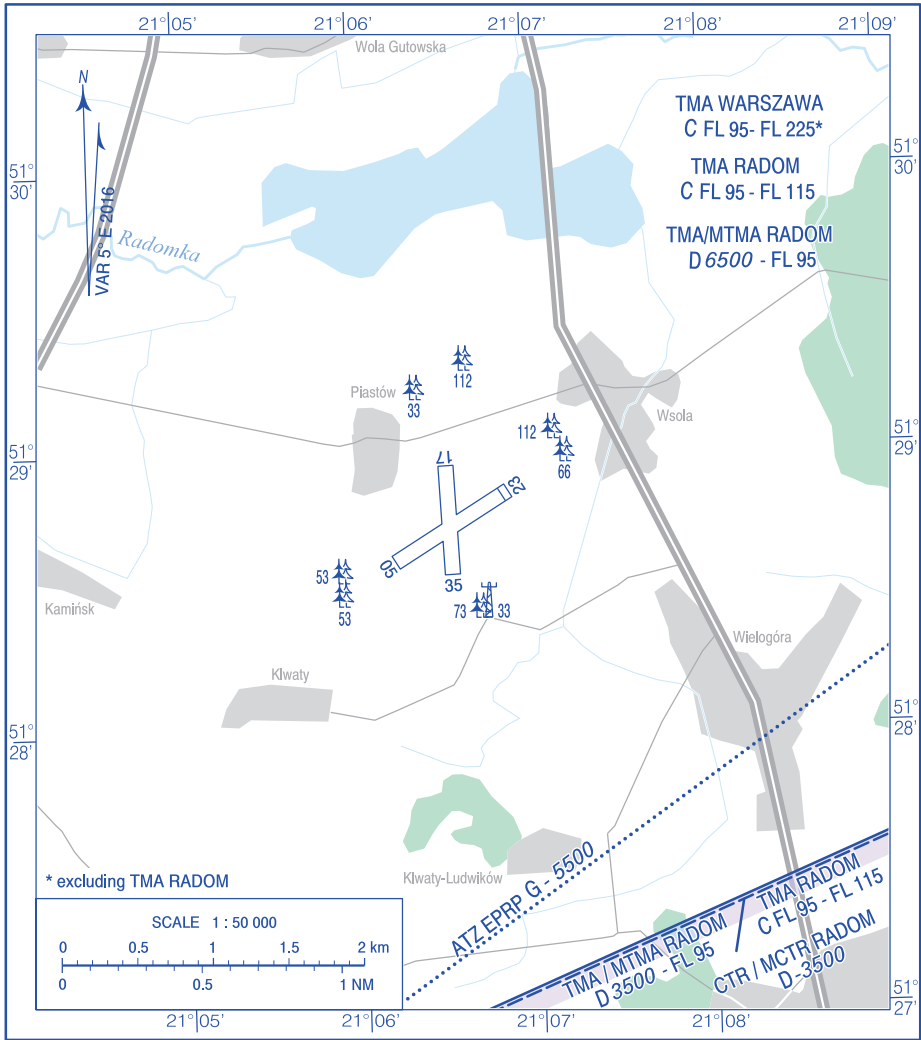

**VISUAL  
OPERATION  
CHART**

AD ELEV 486 ft

RADIO 122.905

**Piastów k/Radomia**

Correction: TMA EPWA, TMA/MTMA EPRA, CTR/MCTR EPRA changed. Editorial changes.

AIRCRAFT TYPE	AERODROME MINIMA			
	DAY		NIGHT	
	CEILING (ft)	VISIBILITY (m)	CEILING (ft)	VISIBILITY (m)
AEROPLANES	500	1500	1650	5000
GLIDERS	1000	2000	1650	5000
HELICOPTERS	330	1000	330	1000
BALLOONS	1650	4000	1650	5000
PARAGLIDERS	330	1500	-	-