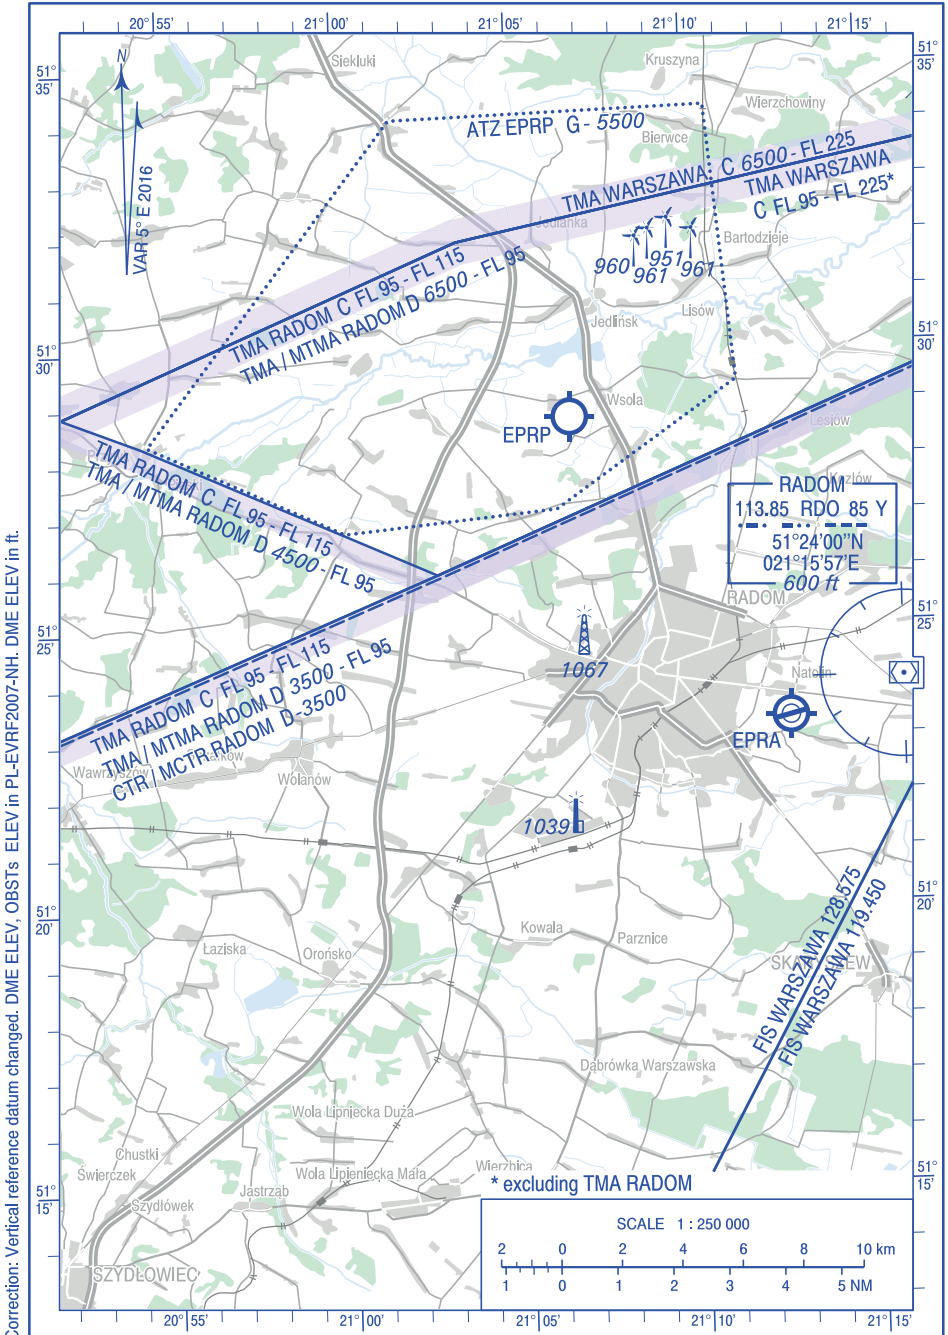

**VISUAL  
OPERATION  
CHART**

AD ELEV 486 ft

FIS WARSZAWA INFORMATION 128.575

**Piastów  
k/Radomia**

Correction: Vertical reference datum changed. DME ELEV, OBSTs ELEV in PL-EVRF2007-NH. DME ELEV in ft.