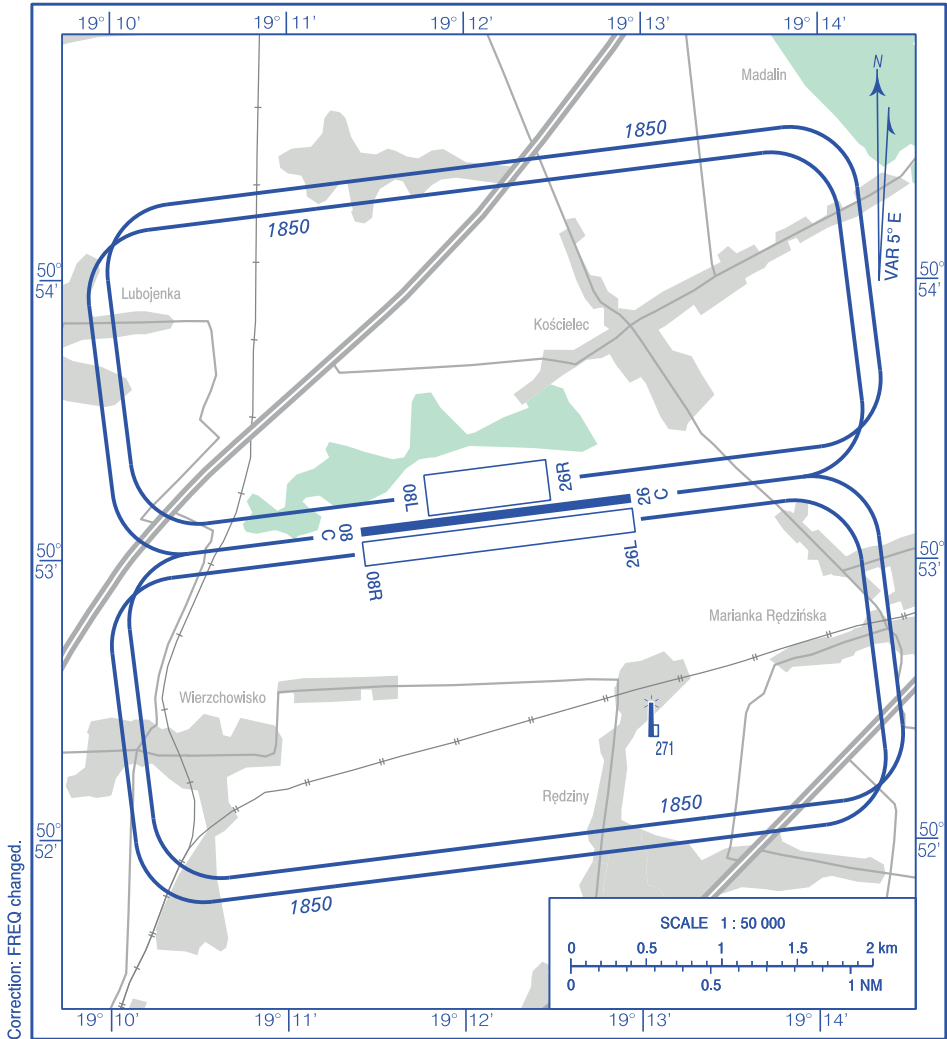

**VISUAL
OPERATION
CHART**

AD ELEV 859 ft

RADIO 121.315

Rudniki k/Częstochowy

AERODROME MINIMA

AIRCRAFT TYPE	DAY		NIGHT	
	CEILING (ft)	VISIBILITY (m)	CEILING (ft)	VISIBILITY (m)
AEROPLANES	500	1 500	1 500	5 000
HELICOPTERS	500	1 500	1 500	3 000