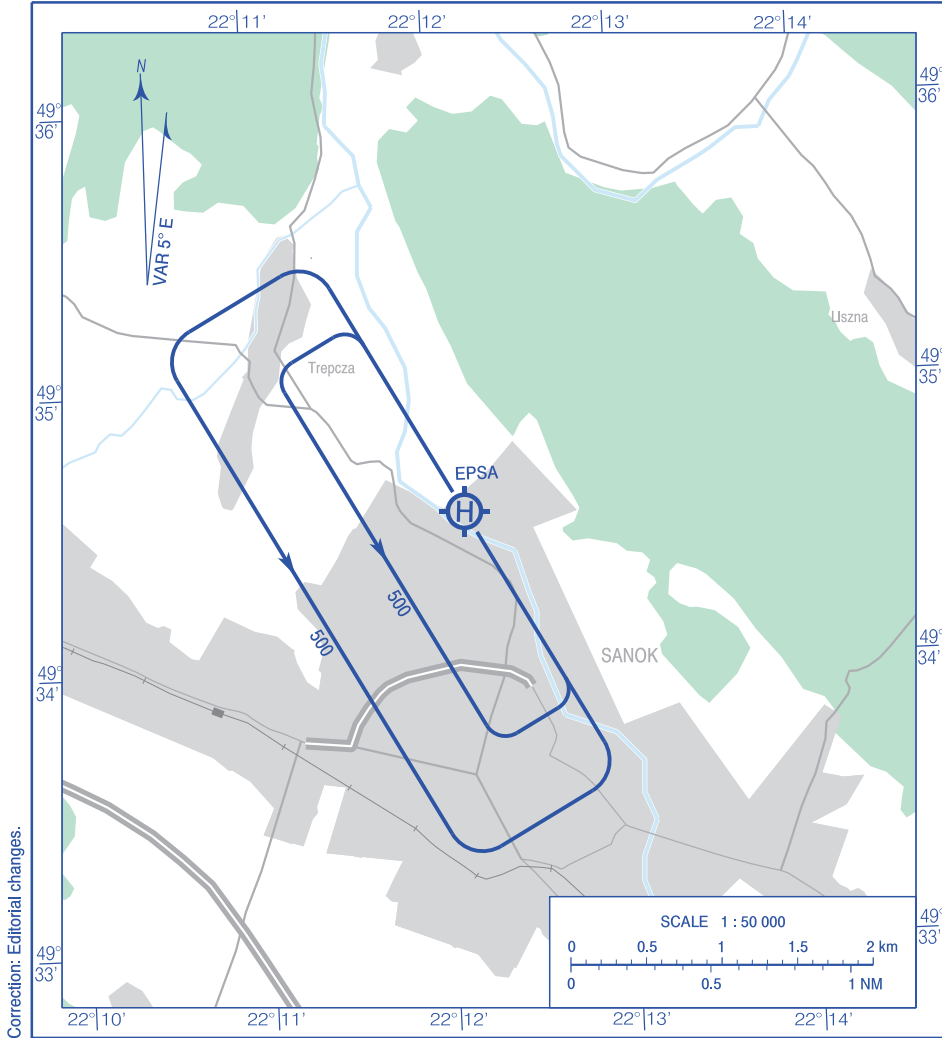

VISUAL
OPERATION
CHART

AD ELEV 932 ft

SANOK-BAZA

Correction: Editorial changes.

| AERODROME MINIMA | | | | |
|------------------|--------------|----------------|--------------|----------------|
| AIRCRAFT TYPE | DAY | | NIGHT | |
| | CEILING (ft) | VISIBILITY (m) | CEILING (ft) | VISIBILITY (m) |
| HELICOPTERS | 300 | 1000 | 1200 | 3000 |
| | | | | |
| | | | | |