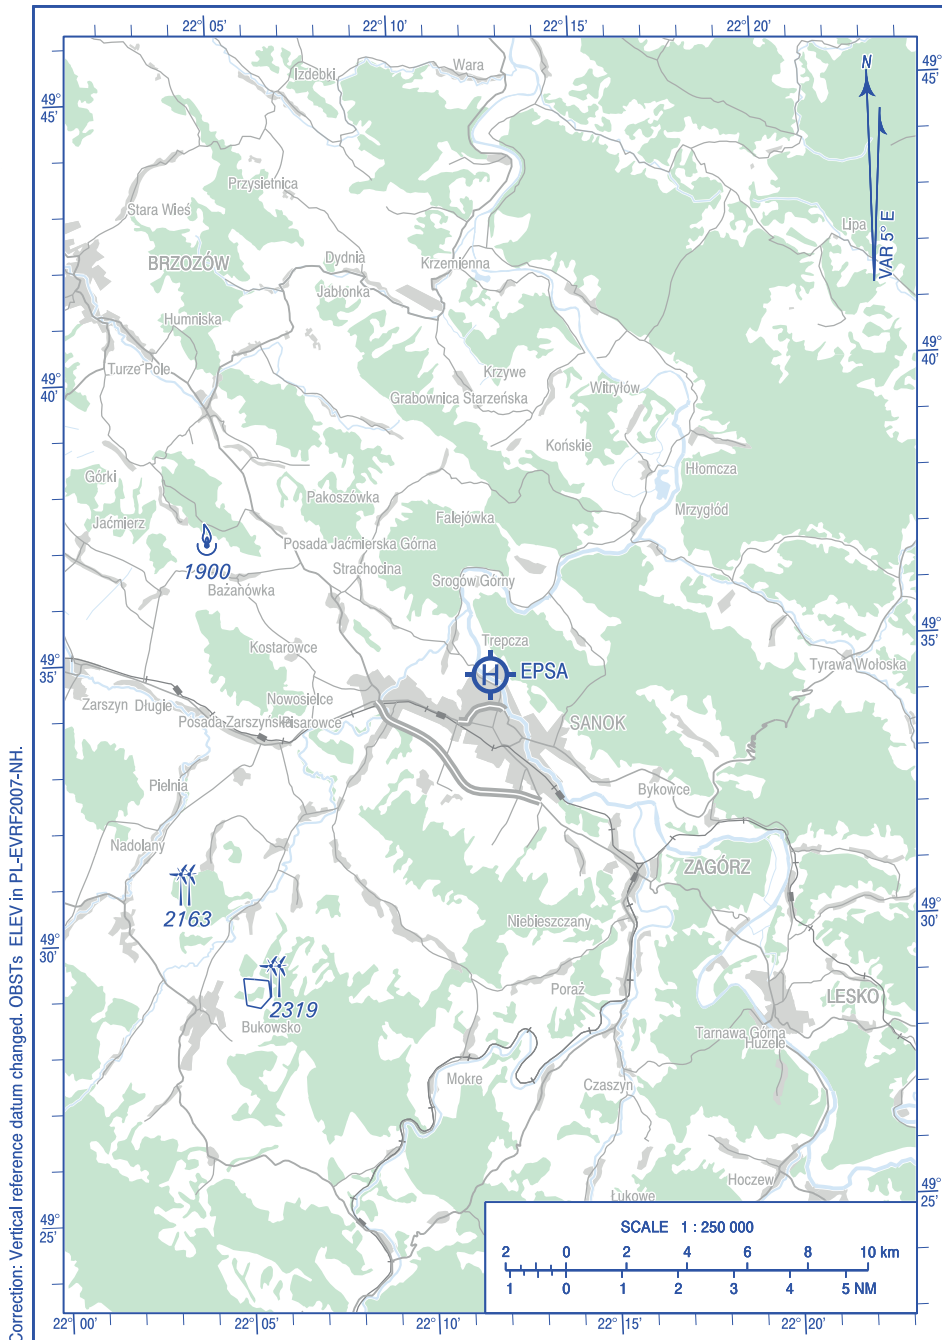

**VISUAL  
OPERATION  
CHART**

AD ELEV 932 ft

FIS KRAKÓW INFORMATION 119.950

**SANOK - BAZA**

Correcion: Vertical reference datum changed. OBSTs ELEV in PL-EVRF2007-NH.