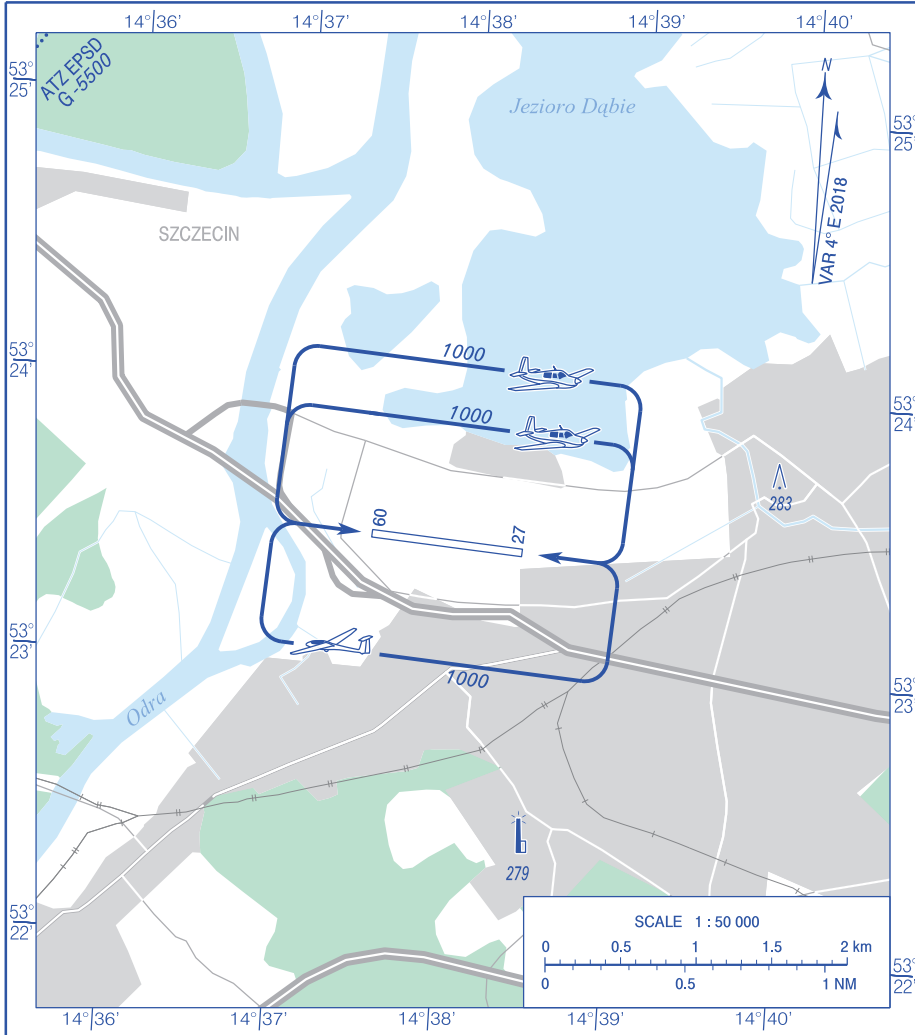

**VISUAL
OPERATION
CHART**

AD ELEV 3 ft

RADIO 125.335

Szczecin Dąbie

Correction: FREQ changed. Editorial changes.

AERODROME MINIMA				
AIRCRAFT TYPE	DAY		NIGHT	
	CEILING (ft)	VISIBILITY (m)	CEILING (ft)	VISIBILITY (m)
AEROPLANES	660	2000	1650	5000
GLIDERS	1000	2000	1650	5000
HELICOPTERS	330	1000	1000	3000