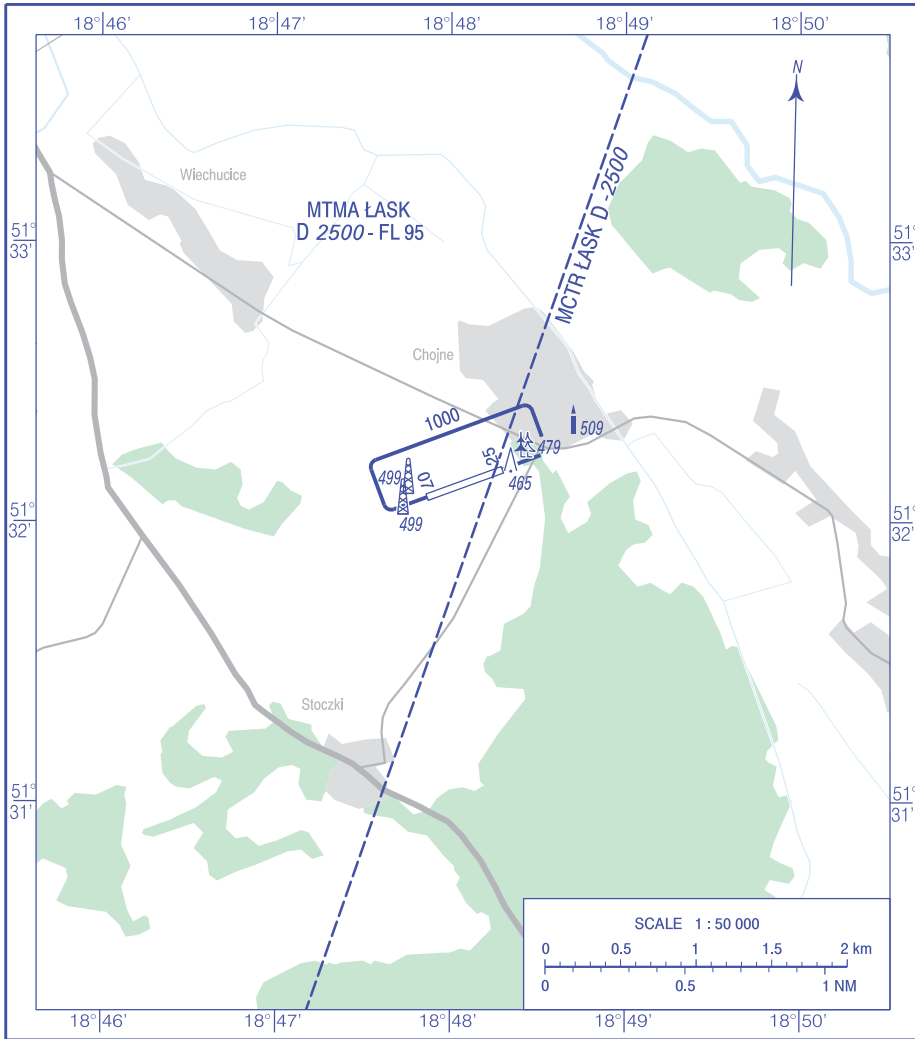

**VISUAL
OPERATION
CHART**

AD ELEV 459 ft

AIRFIELD SIERADZ

Correction: Aerodrome traffic circle changed. Editorial changes.

AERODROME MINIMA				
AIRCRAFT TYPE	DAY		NIGHT	
	CEILING (ft)	VISIBILITY (m)	CEILING (ft)	VISIBILITY (m)
AEROPLANES	1200	4000	-	-
GLIDERS	1500	5000	-	-
HELICOPTERS	300	3000	-	-