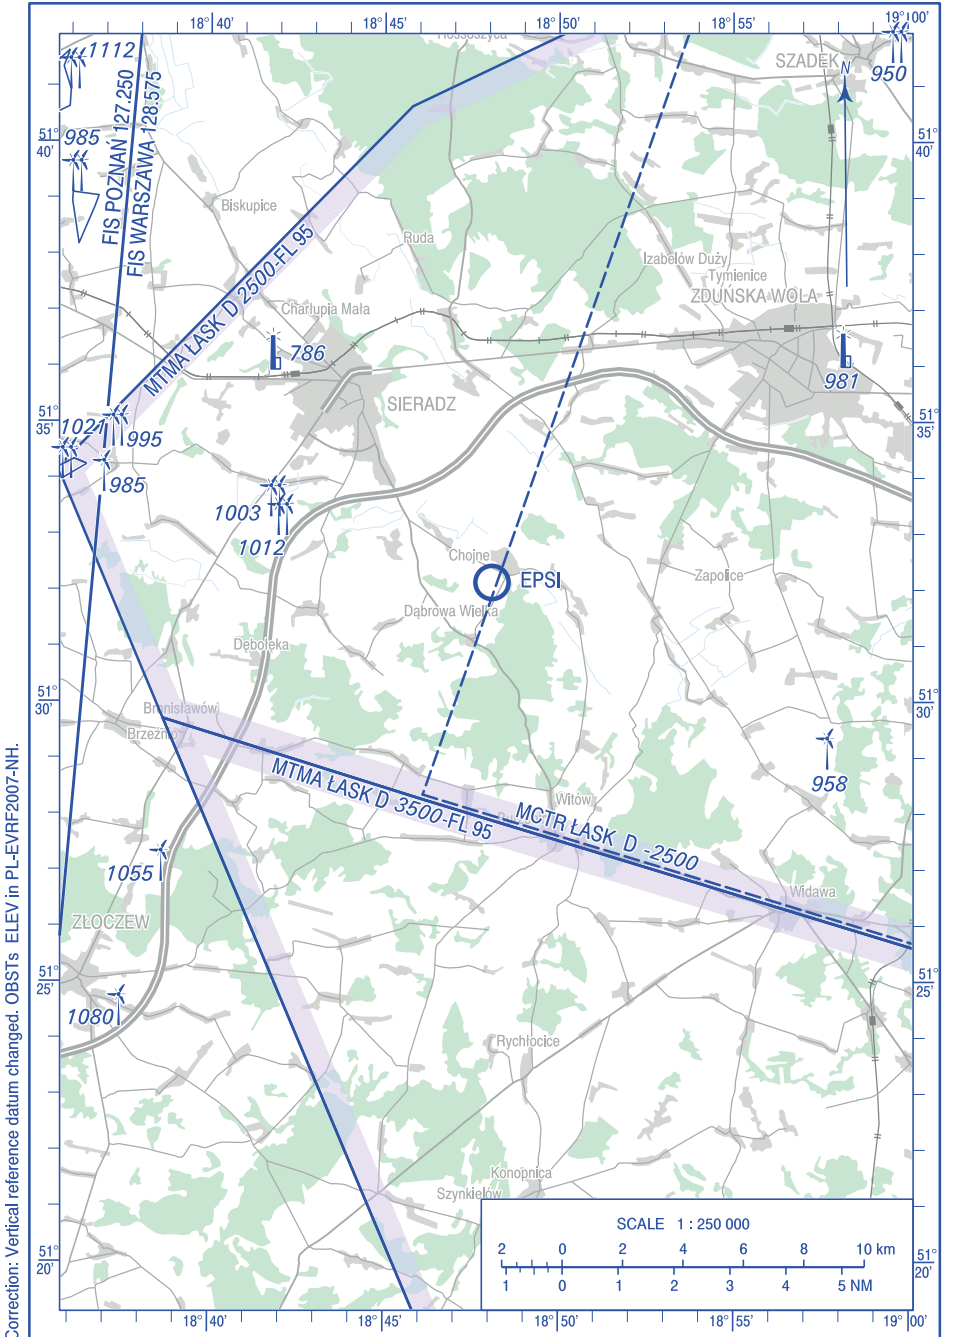

VISUAL
OPERATION
CHART

AD ELEV 459 ft

FIS WARSZAWA INFORMATION 128.575

AIRFIELD SIERADZ

Correcion: Vertical reference datum changed. OBSTs ELEV in PL-EVRF2007-NH.