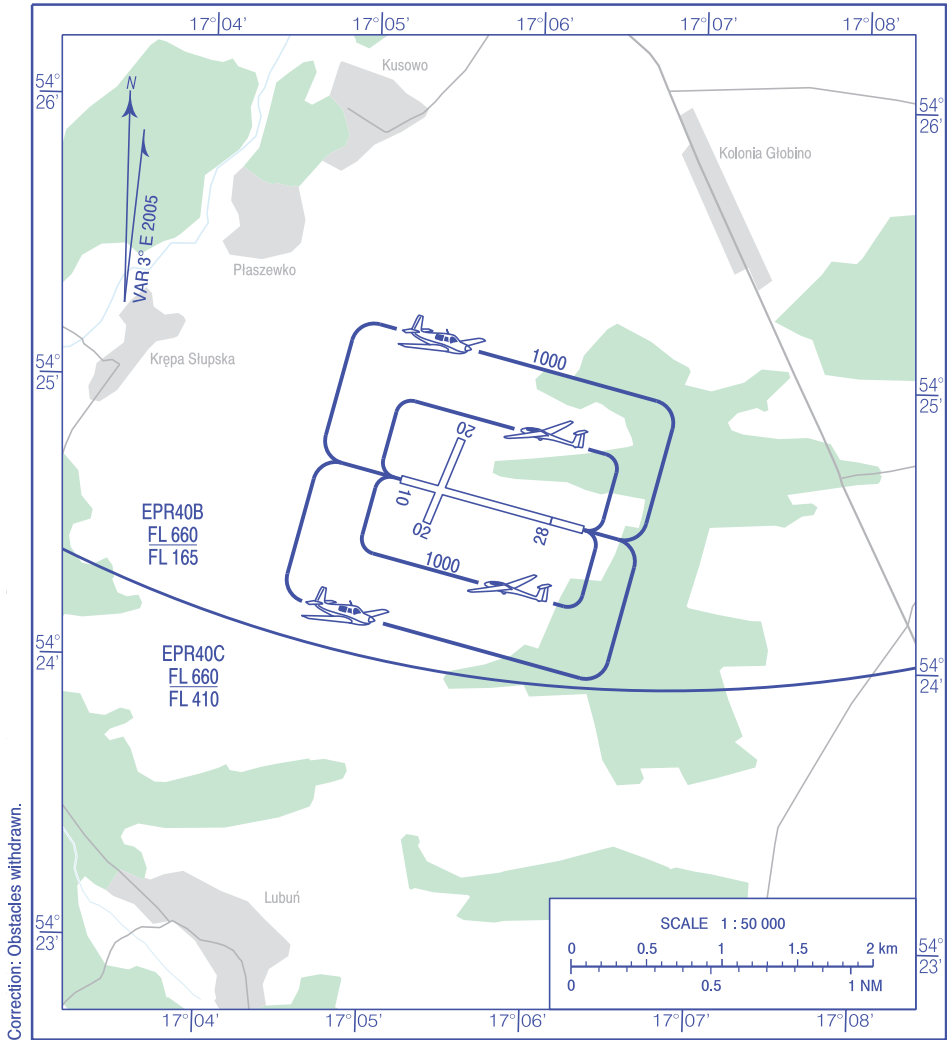

**VISUAL
OPERATION
CHART**

AD ELEV 256 ft

RADIO 118.255

Krepa k/Słupska

Correction: Obstacles withdrawn.

AERODROME MINIMA				
AIRCRAFT TYPE	DAY		NIGHT	
	CEILING (ft)	VISIBILITY (m)	CEILING (ft)	VISIBILITY (m)
AEROPLANES	500	1500	1650	5000
GLIDERS	1000	2000	1650	5000
HELICOPTERS	330	1000	1650	5000
BALLOONS	660	2000	1650	5000
PARAGLIDERS	330	1500	-	-