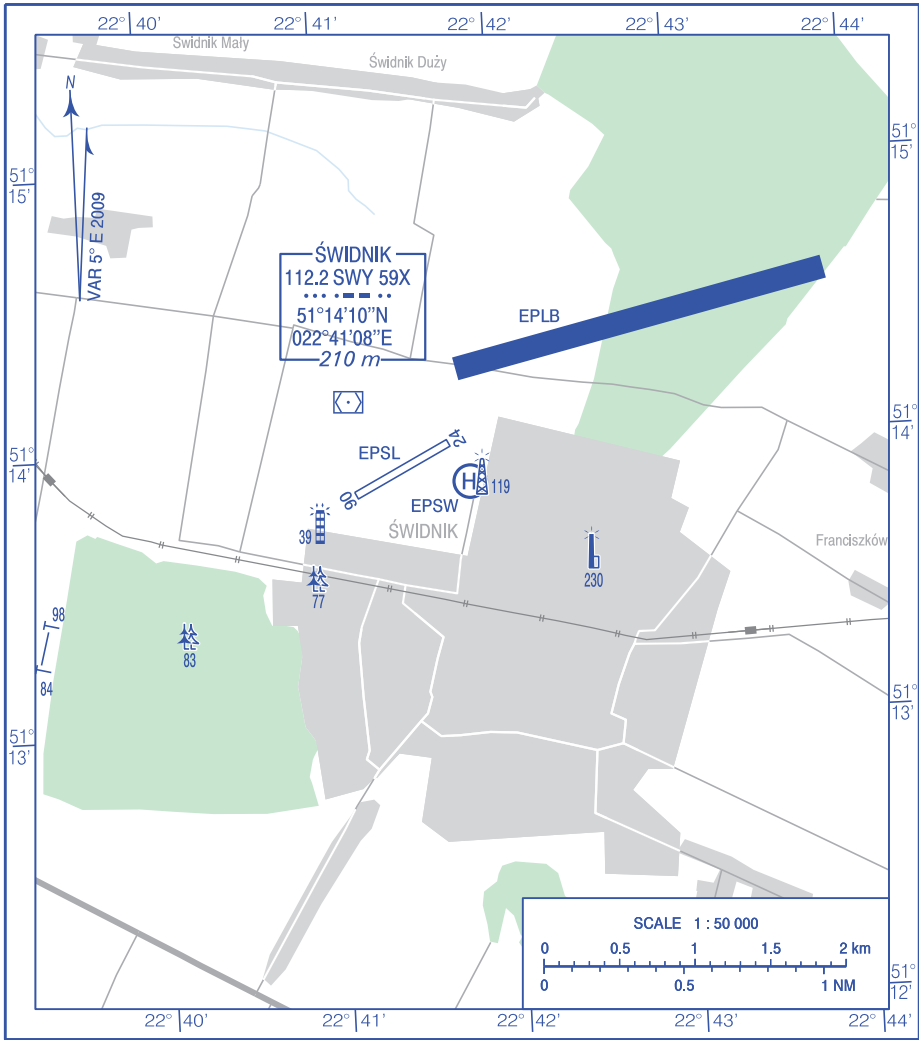

**VISUAL
OPERATION
CHART**

AD ELEV 657 ft

RADIO 122.600

**AIRFIELD
ŚWIDNIK k/LUBLINA**

Correction: New chart.

AERODROME MINIMA				
AIRCRAFT TYPE	DAY		NIGHT	
	CEILING (ft)	VISIBILITY (m)	CEILING (ft)	VISIBILITY (m)
AEROPLANES	656	2000	984	3000
GLIDERS	656	2000	1640	5000
HELICOPTERS	656	800	984	3000