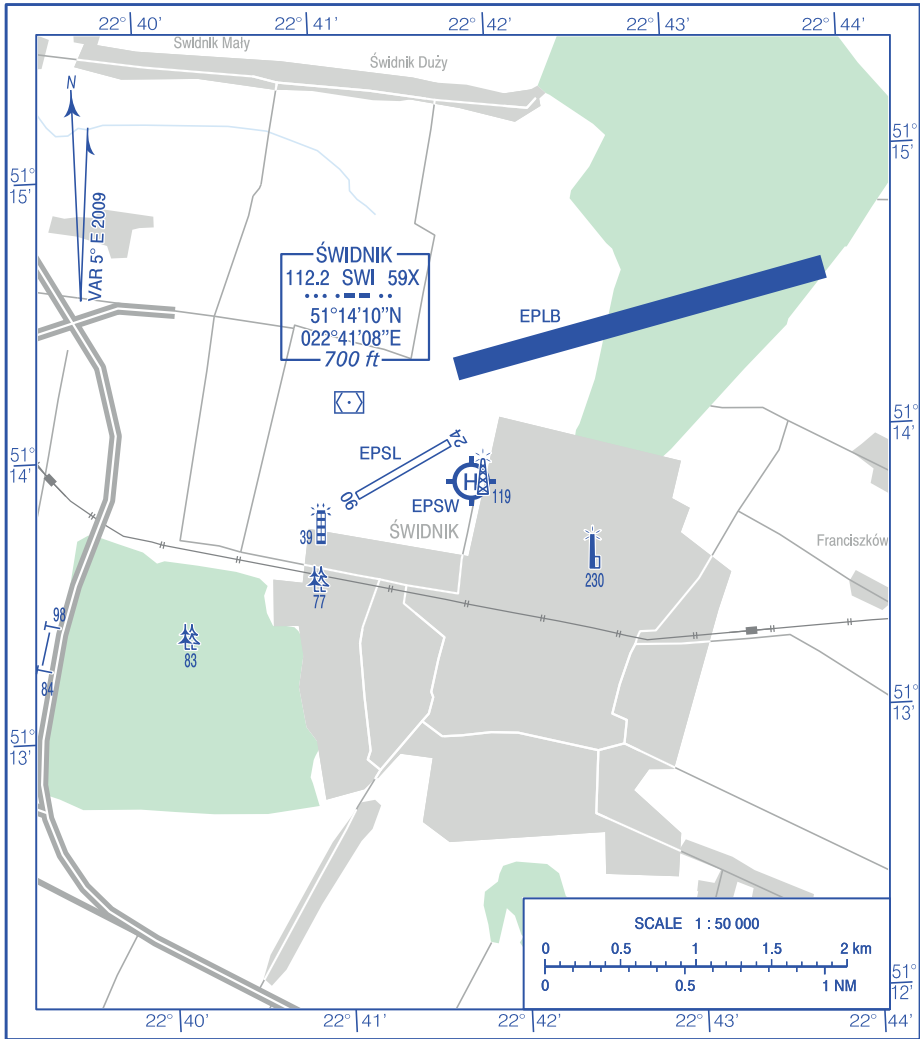

**VISUAL  
OPERATION  
CHART**

AD ELEV 657 ft

RADIO 122.600

**AIRFIELD  
ŚWIDNIK K/LUBLINA**

Correction: DME ELEV in FT.

AERODROME MINIMA				
AIRCRAFT TYPE	DAY		NIGHT	
	CEILING (ft)	VISIBILITY (m)	CEILING (ft)	VISIBILITY (m)
AEROPLANES	656	2000	984	3000
GLIDERS	656	2000	1640	5000
HELICOPTERS	656	800	984	3000