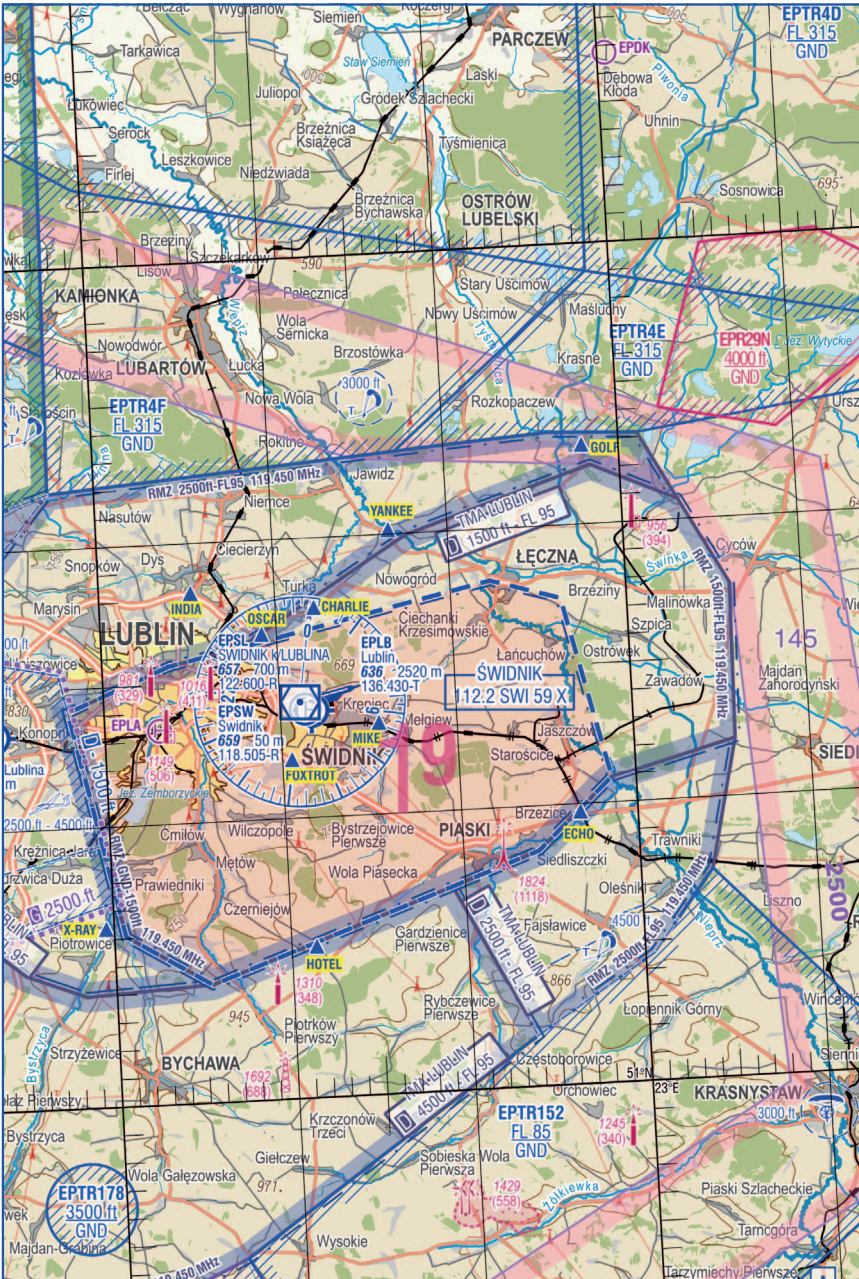

Extract from Aeronautical Chart of Poland  
ICAO 1 : 500 000

AIRFIELD  
ŚWIDNIK k/LUBLINA

Correction: Aeronautical Chart of Poland - 19th edition 18 APR 2024