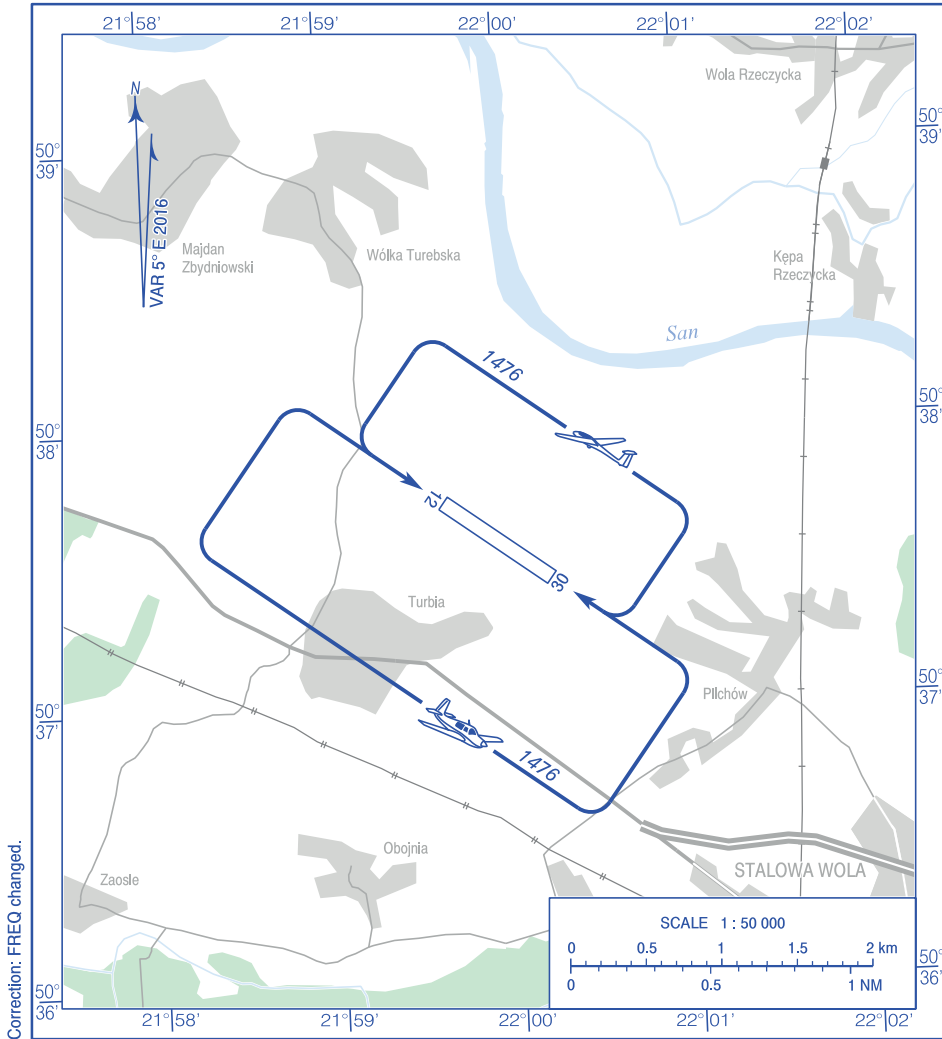

**VISUAL  
OPERATION  
CHART**

AD ELEV 492 ft

RADIO 118.480

**Turbia k/Stalowej Woli**

Correction: FREQ changed.

AERODROME MINIMA				
AIRCRAFT TYPE	DAY		NIGHT	
	CEILING (ft)	VISIBILITY (m)	CEILING (ft)	VISIBILITY (m)
AEROPLANES	500	1500	1650	5000
GLIDERS	1000	2000	1650	5000
HELICOPTERS	170	1000	1000	3000