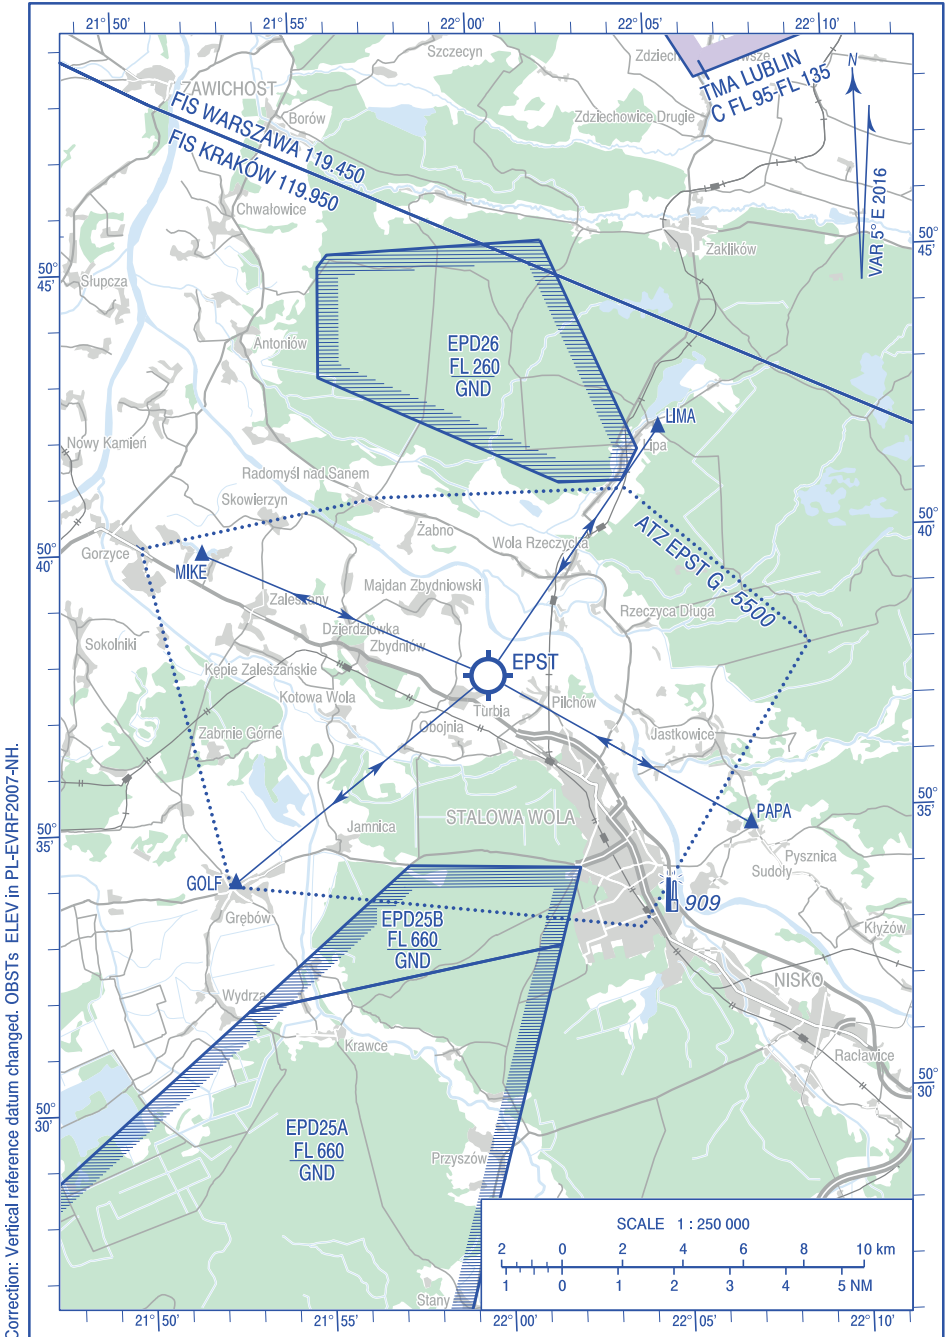

VISUAL
OPERATION
CHART

AD ELEV 492 ft

FIS KRAKÓW INFORMATION 119.950

Turbia
k/Stalowej Woli

Correction: Vertical reference datum changed. OBSTs ELEV in PL-EVRF2007-NH.