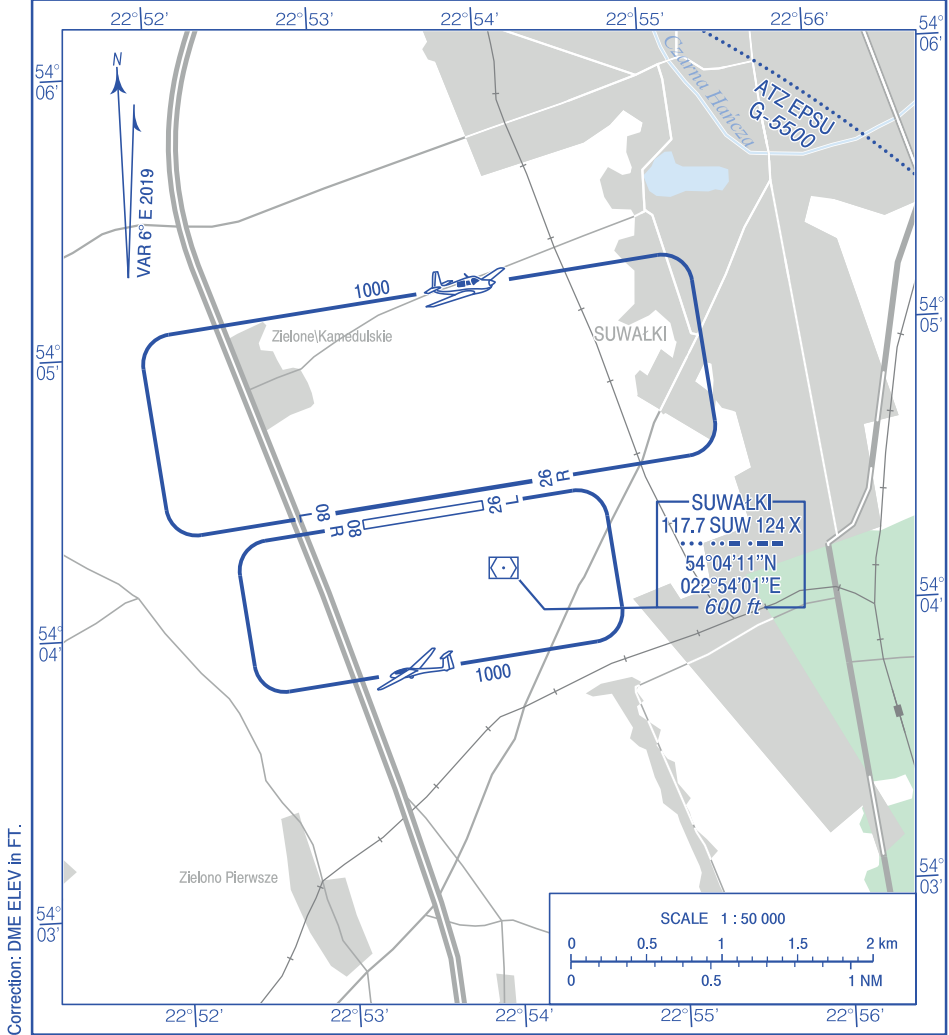

VISUAL
OPERATION
CHART

AD ELEV 588 ft

RADIO 122.805

Suwałki

Correction: DME ELEV in FT.

AERODROME MINIMA				
AIRCRAFT TYPE	DAY		NIGHT	
	CEILING (ft)	VISIBILITY (m)	CEILING (ft)	VISIBILITY (m)
AEROPLANES	500	2000	1500	5000
GLIDERS	1000	2000	1500	5000
HELICOPTERS	330	1000	1500	3000