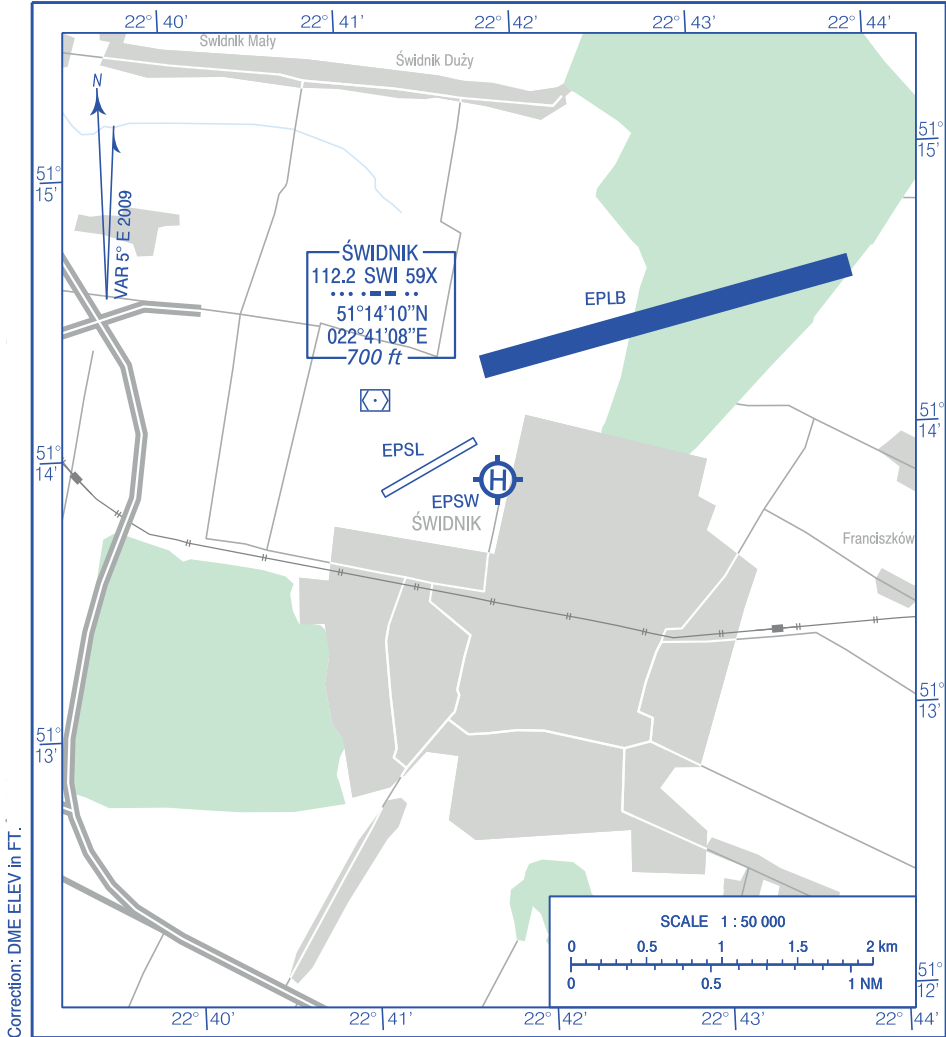

**VISUAL
OPERATION
CHART**

AD ELEV 659 ft

RADIO 118.505

Świdnik

AERODROME MINIMA				
AIRCRAFT TYPE	DAY		NIGHT	
	CEILING (ft)	VISIBILITY (m)	CEILING (ft)	VISIBILITY (m)
HELICOPTERS	500	1000	1000	5000