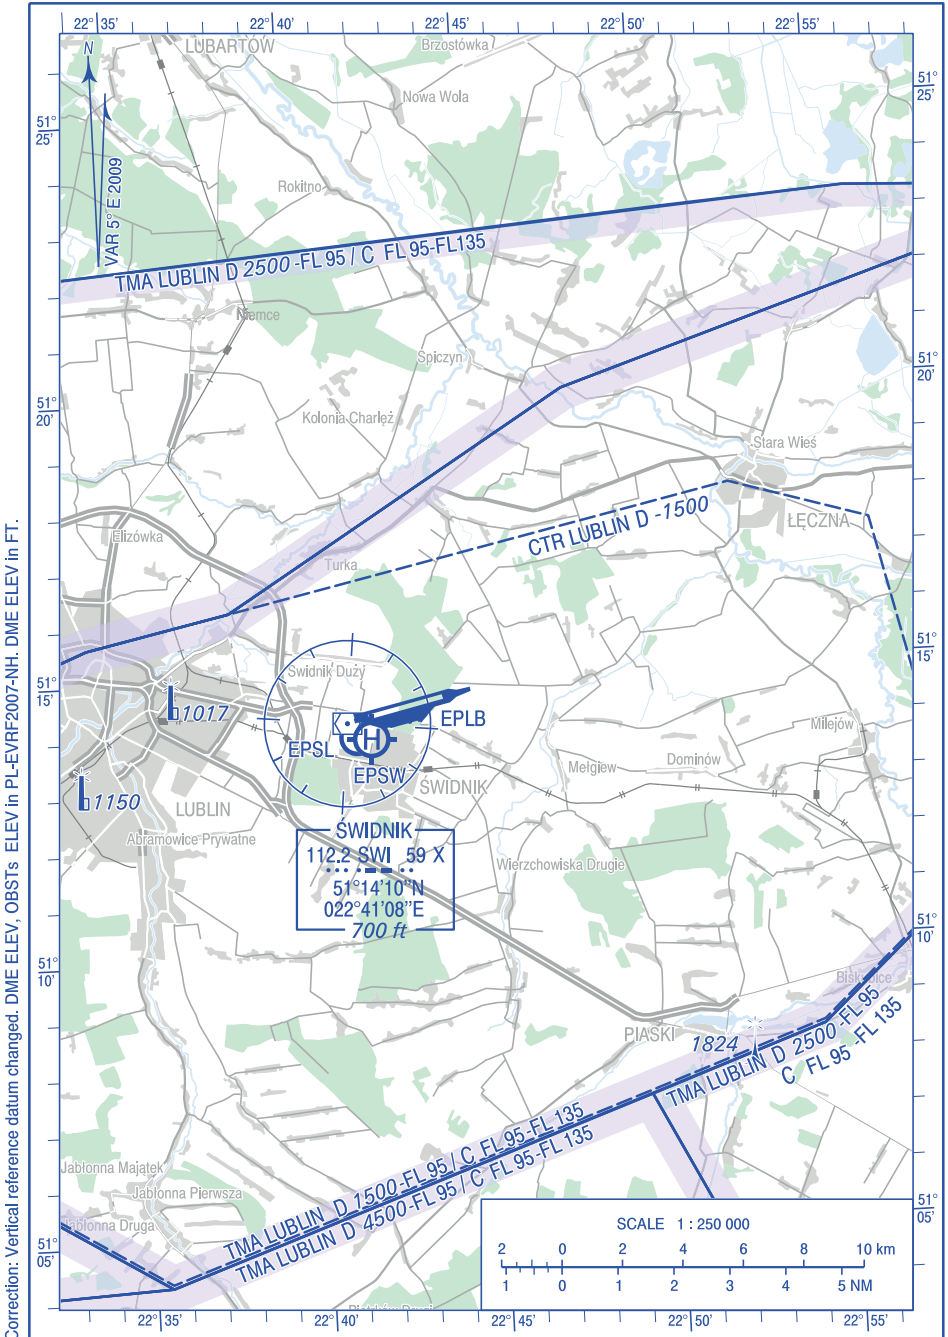

**VISUAL  
OPERATION  
CHART**

AD ELEV 659 ft

FIS WARSZAWA INFORMATION 119.450

**Świdnik**

Corrector: Vertical reference datum changed. DME ELEV, OBSTs ELEV in PL-EVRF2007-NH. DME ELEV in FT.