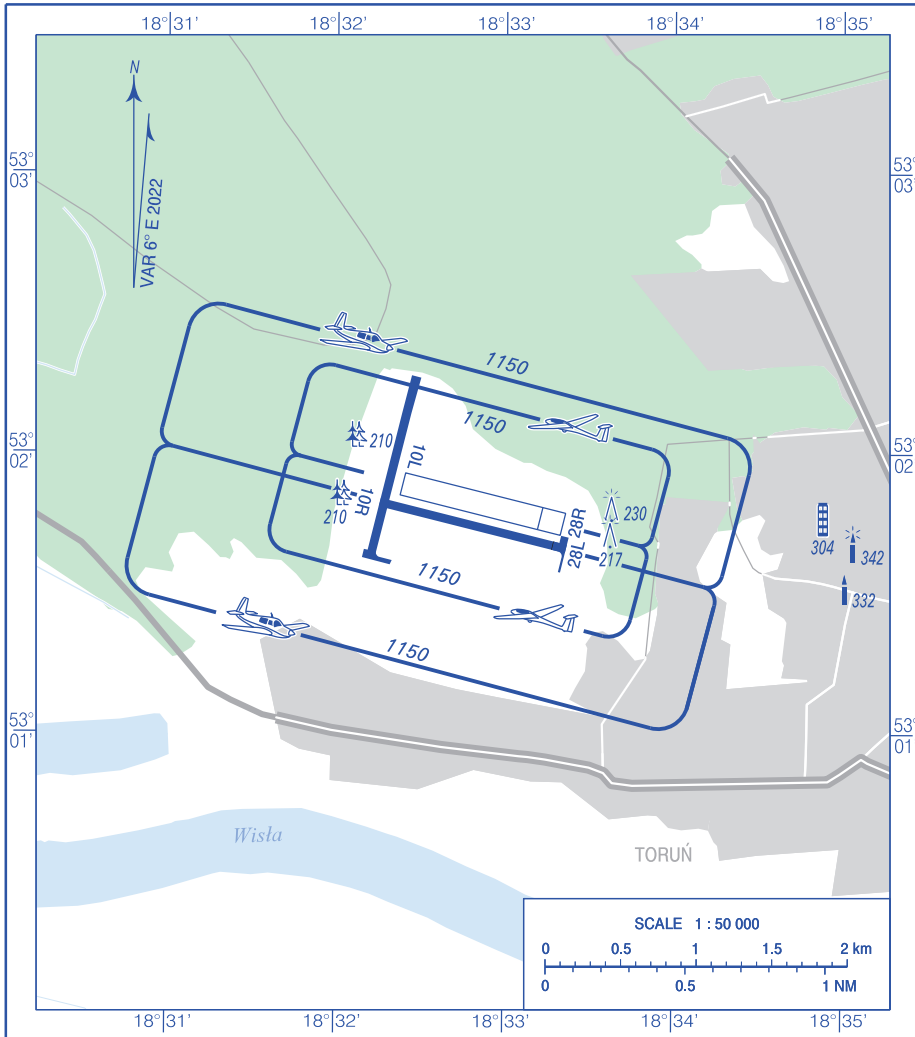

**VISUAL
OPERATION
CHART**

AD ELEV 164 ft

RADIO 120.660

Toruń

Correction: Aerodrome traffic circuits added. VAR changed. Editorial changes.

AERODROME MINIMA				
AIRCRAFT TYPE	DAY		NIGHT	
	CEILING (ft)	VISIBILITY (m)	CEILING (ft)	VISIBILITY (m)
AEROPLANES	500	2000	1650	5000
GLIDERS	1000	5000	1650	5000
HELICOPTERS	330	1000	500	2500