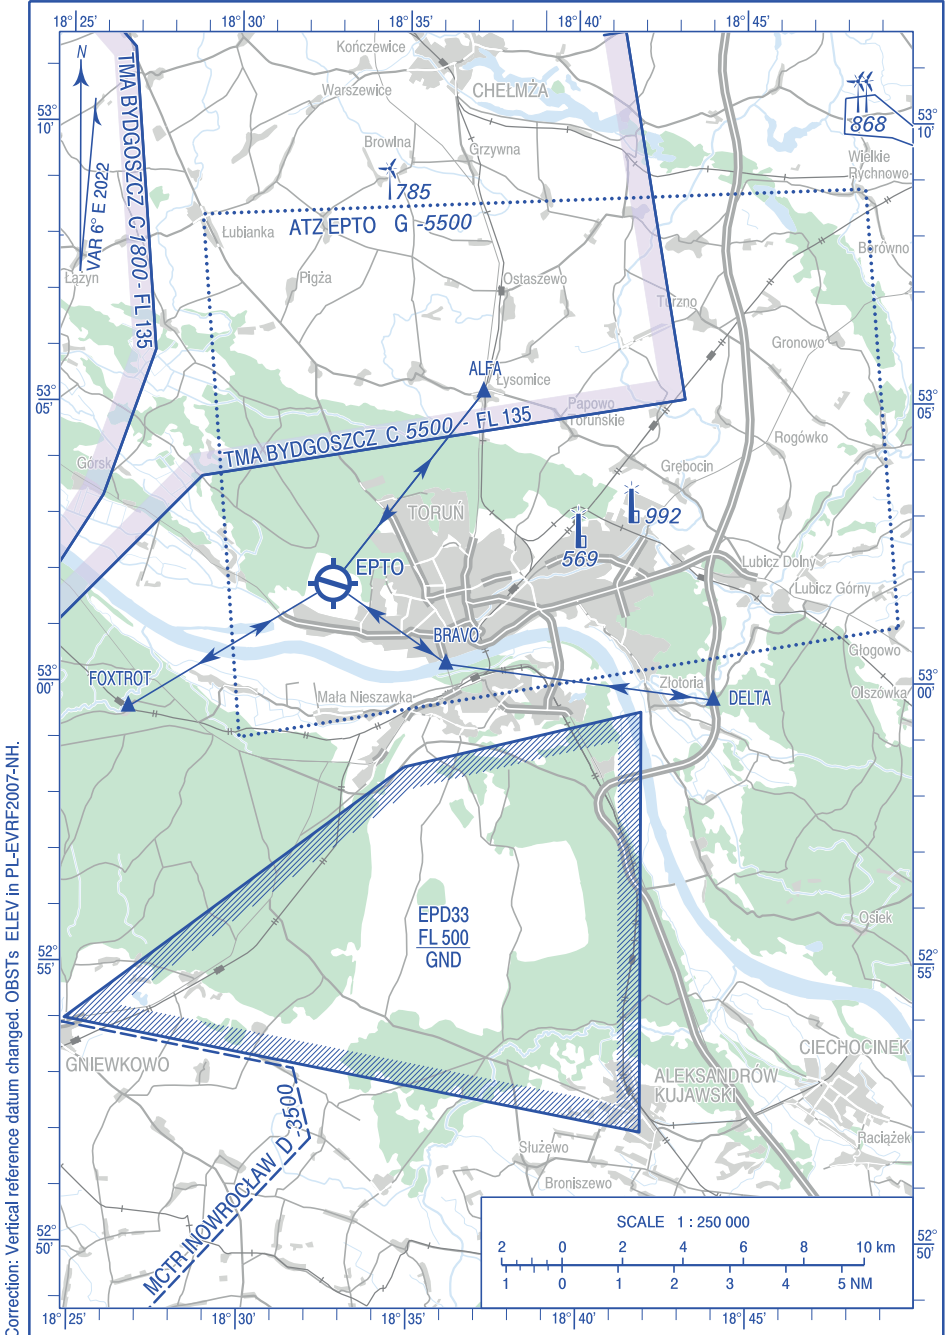

VISUAL
OPERATION
CHART

AD ELEV 164 ft

FIS GDAŃSK INFORMATION 127.150

Toruń

Correction: Vertical reference datum changed. OBSTs ELEV in PL-EVRF2007-NH.