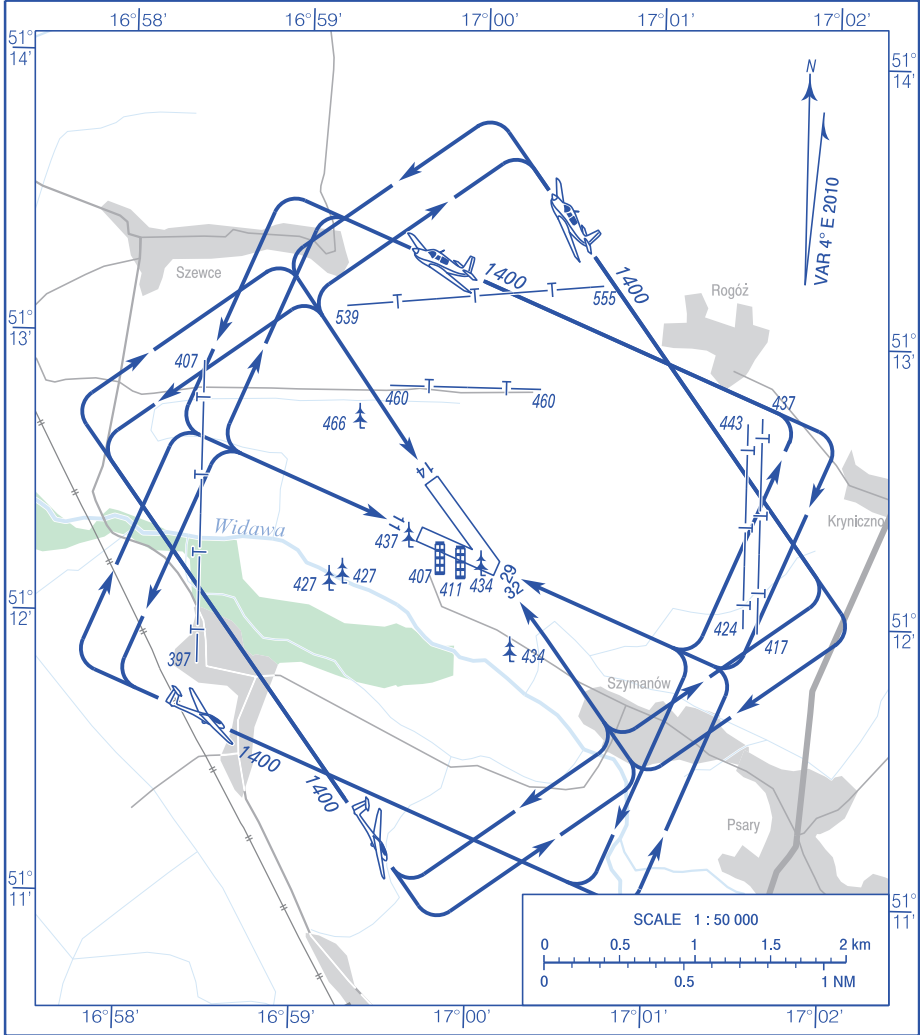

**VISUAL
OPERATION
CHART**

AD ELEV *407 ft*

RADIO 124.115

AIRFIELD SZYMANÓW

Correction: FREQ added.

AERODROME MINIMA				
AIRCRAFT TYPE	DAY		NIGHT	
	CEILING (ft)	VISIBILITY (m)	CEILING (ft)	VISIBILITY (m)
AEROPLANES	-	1500	1500	5000
HELICOPTERS	-	1500/800	1500	3000