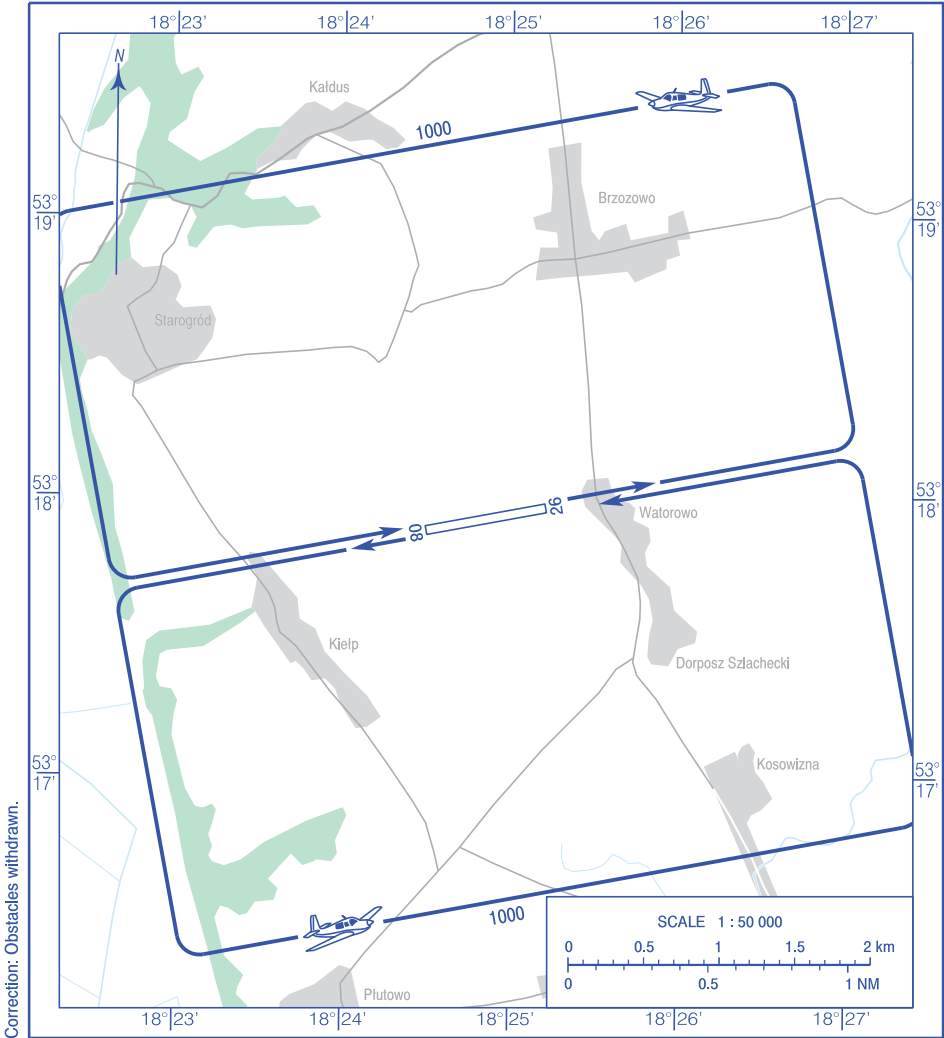

**VISUAL
OPERATION
CHART**

AD ELEV 299 ft

RADIO 118.730

AIRFIELD WATOROWO

Correction: Obstacles withdrawn.

AERODROME MINIMA				
AIRCRAFT TYPE	DAY		NIGHT	
	CEILING (ft)	VISIBILITY (m)	CEILING (ft)	VISIBILITY (m)
AEROPLANES	660	2000	1650	5000
GLIDERS	1000	2000	1650	5000
HELICOPTERS	330	1000	1000	3000