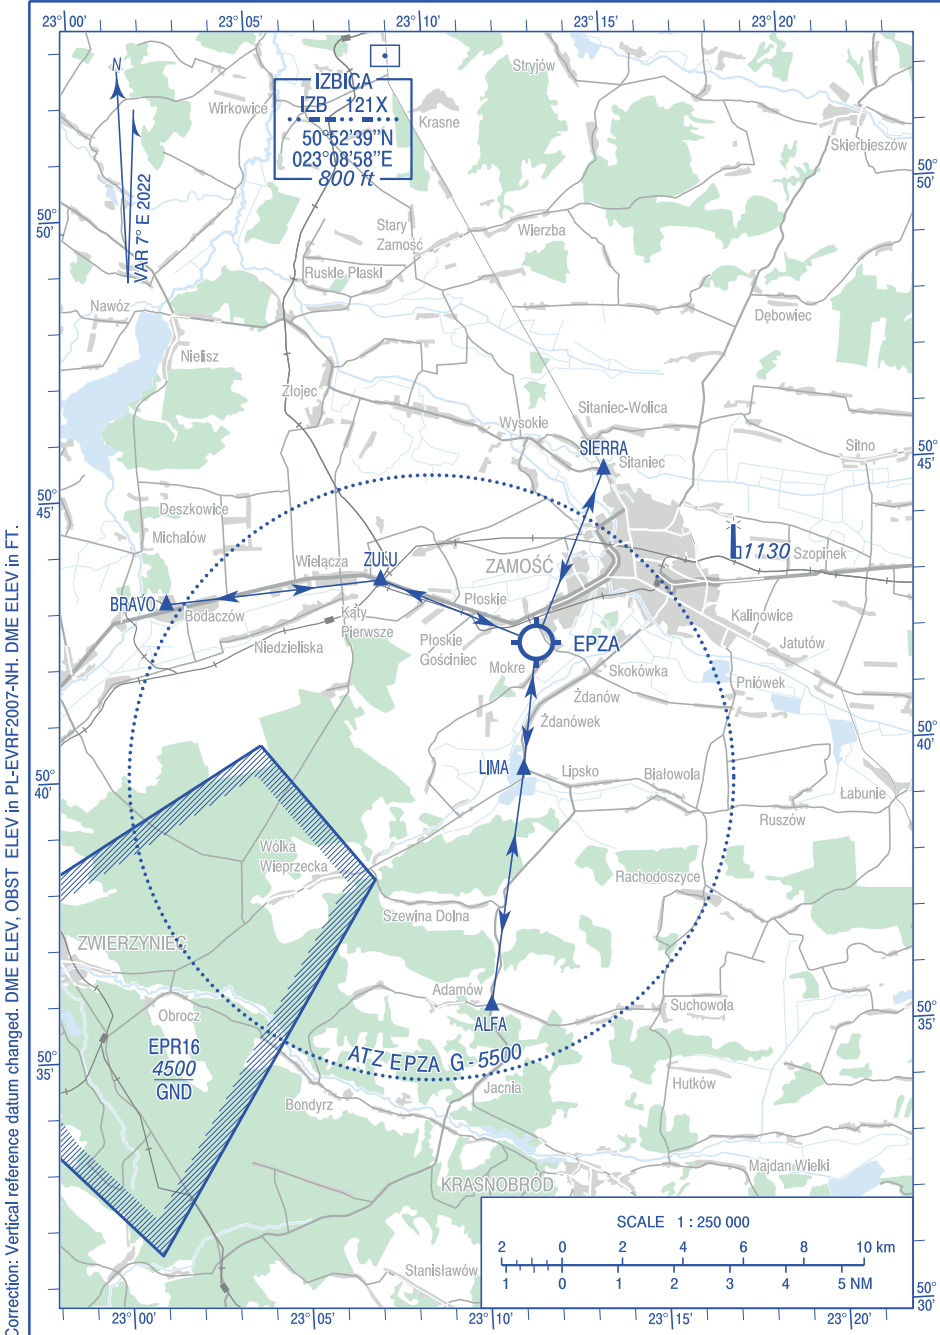

**VISUAL
OPERATION
CHART**

AD ELEV 750 ft

FIS WARSZAWA INFORMATION 119.450

Zamość

Correcion: Vertical reference datum changed. DME ELEV, in PL-EVRF2007-NH, DME ELEV in FT.