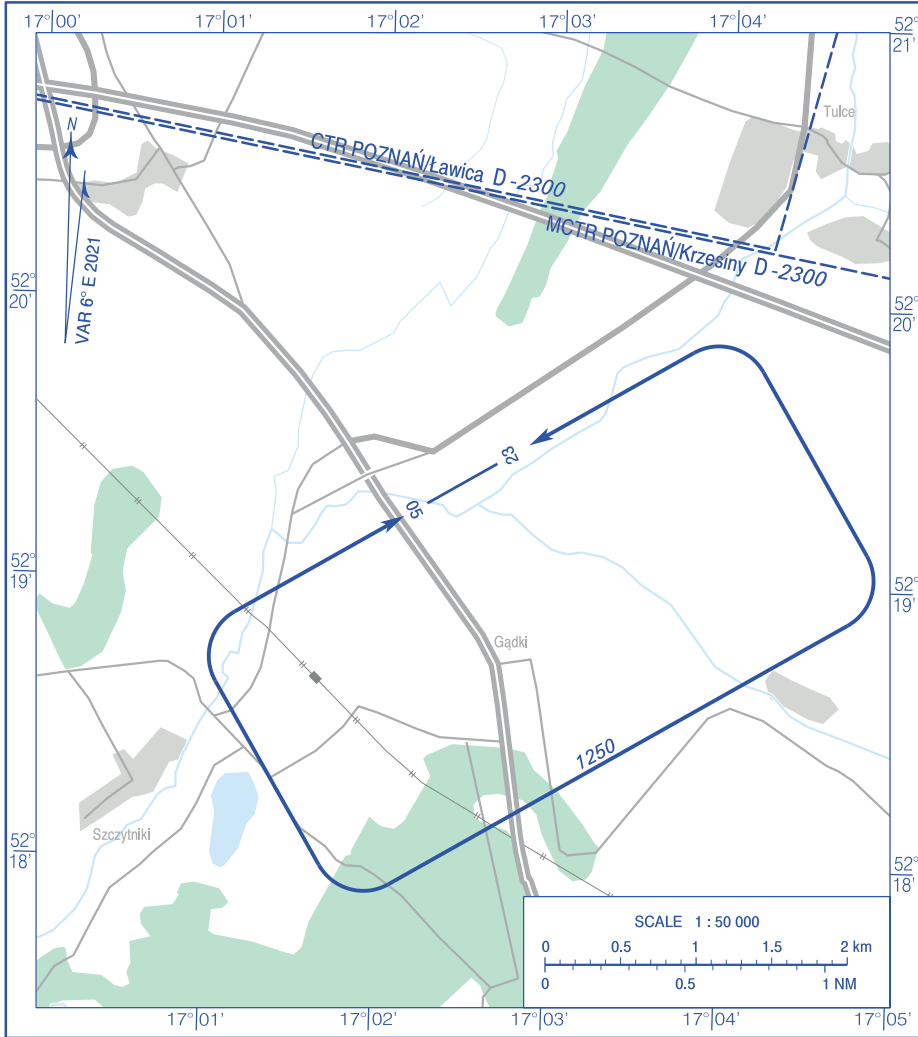

**VISUAL  
OPERATION  
CHART**

AD ELEV 264 ft

RADIO 122.205

**Żerniki**

Correction: Editorial changes.

| AERODROME MINIMA   |              |                |              |                |
|--------------------|--------------|----------------|--------------|----------------|
| AIRCRAFT TYPE      | DAY          |                | NIGHT        |                |
|                    | CEILING (ft) | VISIBILITY (m) | CEILING (ft) | VISIBILITY (m) |
| ALL AIRCRAFT TYPES | 600          | 1500           | 1500         | 5000           |
| HELICOPTERS        | 600          | 800            | 1500         | 5000           |