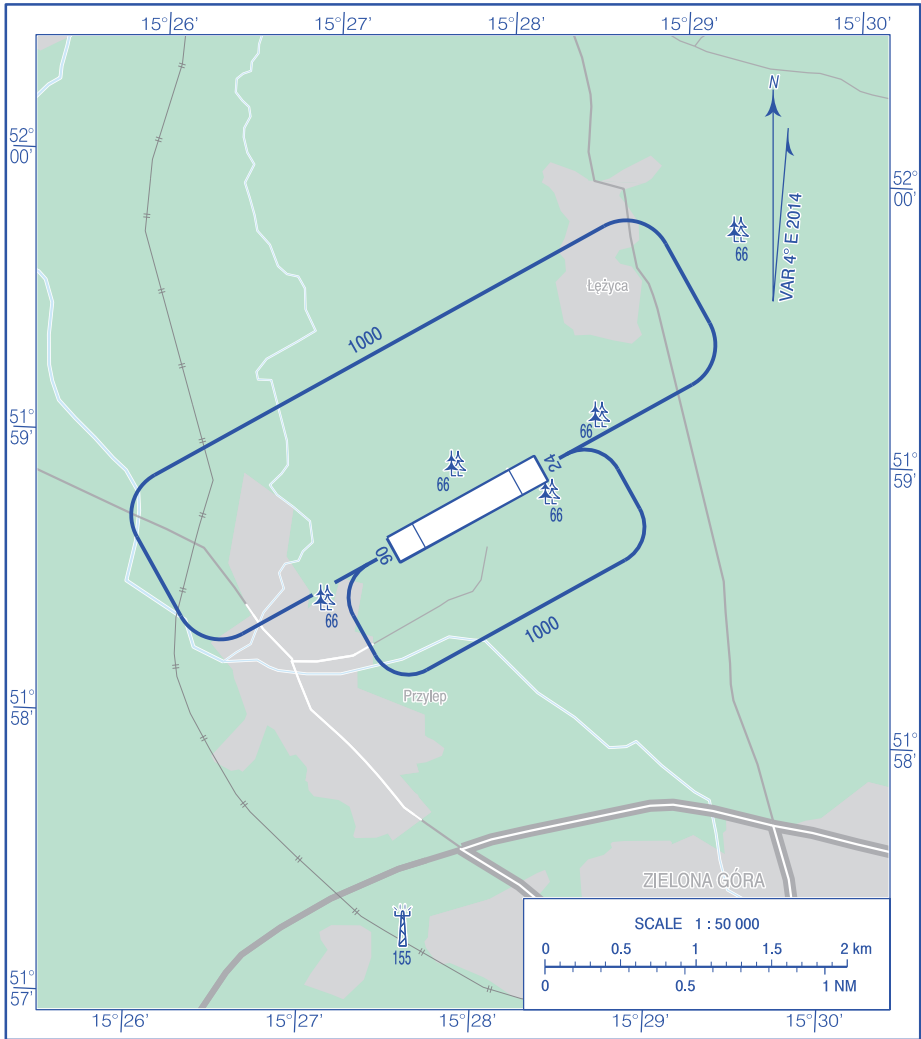

**VISUAL
OPERATION
CHART**

AD ELEV 253 ft

RADIO 130.780

Przylep k/ Zielonej Góry

Correction: Editorial changes.

AERODROME MINIMA				
AIRCRAFT TYPE	DAY		NIGHT	
	CEILING (ft)	VISIBILITY (m)	CEILING (ft)	VISIBILITY (m)
AEROPLANES	660	2000	1650	5000
GLIDERS	1000	3000	1650	5000
HELICOPTERS	330	1000	1000	3000