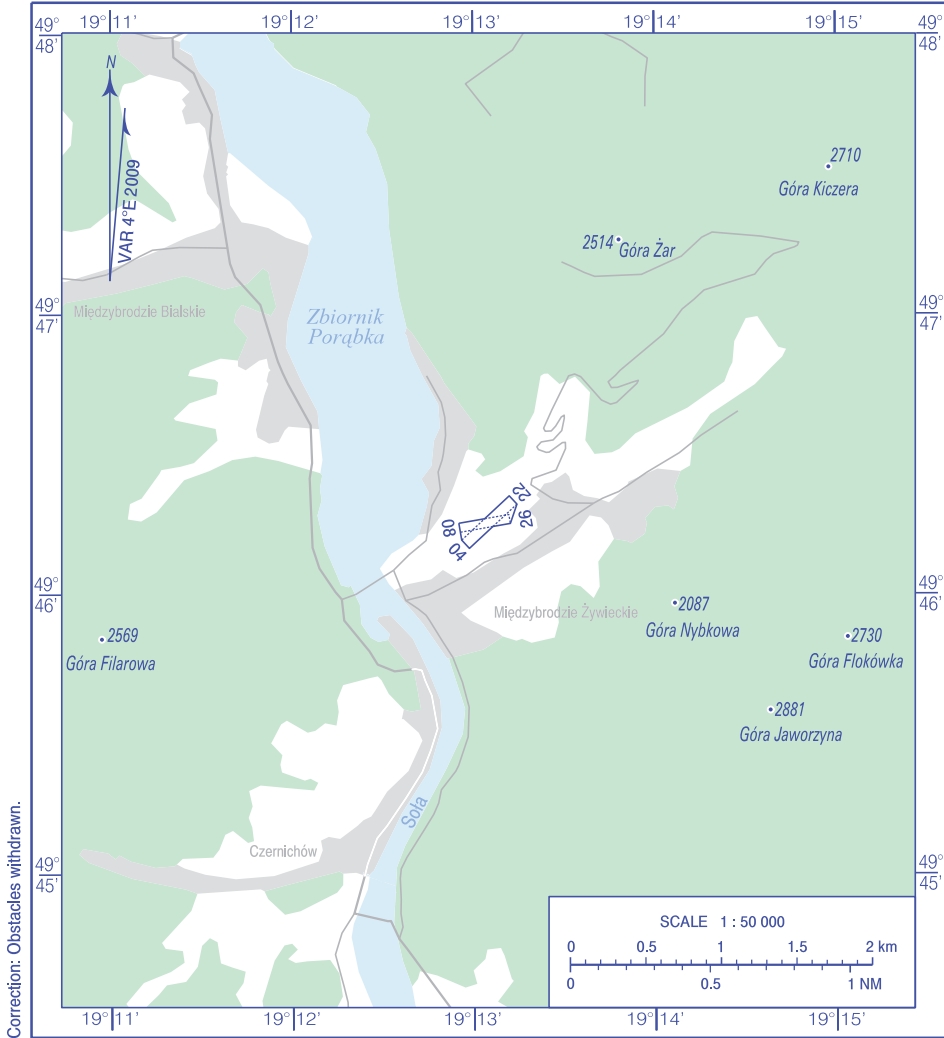

**VISUAL
OPERATION
CHART**

AD ELEV 1291 ft

RADIO 122.805

Żar k/Żywca

Correction: Obstacles withdrawn.

AERODROME MINIMA				
AIRCRAFT TYPE	DAY		NIGHT	
	CEILING (ft)	VISIBILITY (m)	CEILING (ft)	VISIBILITY (m)
AEROPLANES	1000	3000	2630	5000
GLIDERS	1000	3000	2630	5000
HELICOPTERS	660	2000	1650	5000